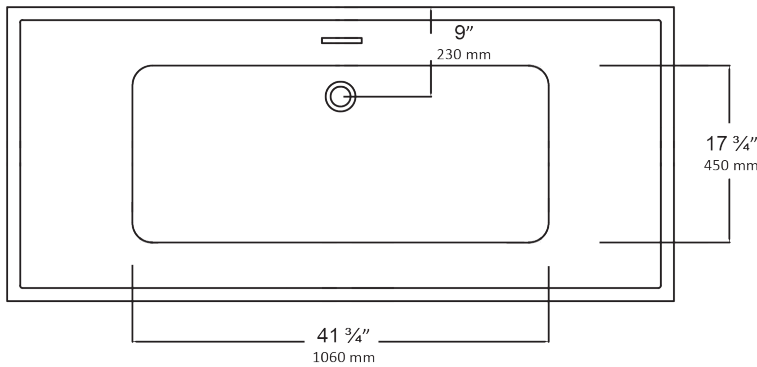

SPECIFICATIONS

MODEL #	DESCRIPTION	CODES/STANDARDS
5768	Whitley™ Collection Freestanding Bath	

COLOR	White
SIZE	67" x 30" x 23"
MATERIAL	Acrylic
WATER CAPACITY	55 Gallons

IMMERSION DEPTH	13.25 in.
BATH WEIGHT	100 lbs.
SHIPPING WEIGHT	140 lbs.
WARRANTY	Ten Year

5768 JAYNE™

Whitley™ Collection Freestanding Bath

SPECIFICATIONS

MODEL #	DESCRIPTION	CODES/STANDARDS
5768	Whitley™ Collection Freestanding Bath	

TECHNICAL INFORMATION

Note: these dimensions are nominal and subject to change without notice.

Water Capacity: 55 Gals.
Bath Weight: 100 Lbs.
Shipping Weight: 140 Lbs.