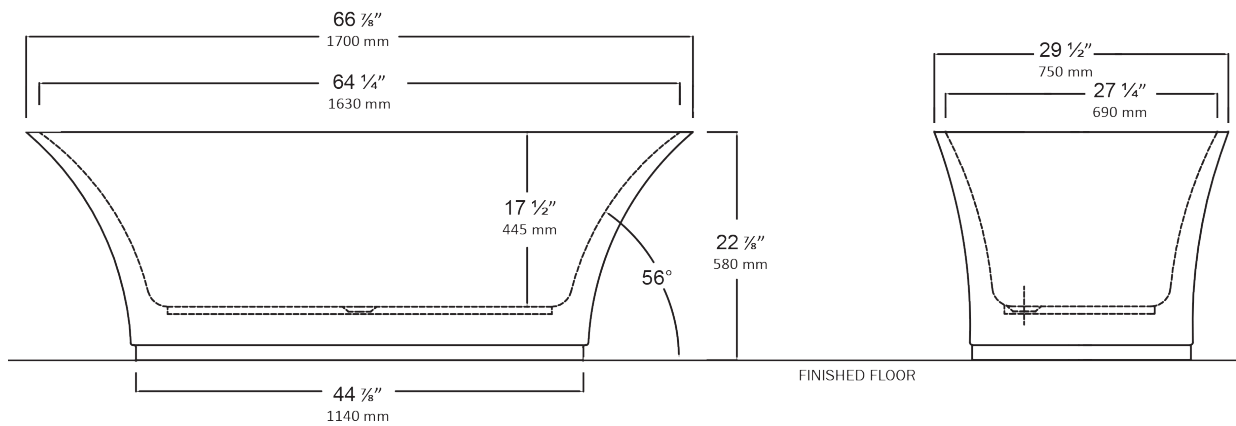

SPECIFICATIONS

MODEL #	DESCRIPTION	CODES/STANDARDS
5768	Whitley™ Collection Freestanding Bath	

COLOR	White
SIZE	67" x 30" x 23"
MATERIAL	Acrylic
WATER CAPACITY	55 Gallons

IMMERSION DEPTH	13.25 in.
BATH WEIGHT	100 lbs.
SHIPPING WEIGHT	140 lbs.
WARRANTY	Ten Year

5768 JAYNE™

Whitley™ Collection Freestanding Bath

SPECIFICATIONS

MODEL #	DESCRIPTION	CODES/STANDARDS
5768	Whitley™ Collection Freestanding Bath	

TECHNICAL INFORMATION

Note: these dimensions are nominal and subject to change without notice.

Water Capacity: 55 Gals.
Bath Weight: 100 Lbs.
Shipping Weight: 140 Lbs.