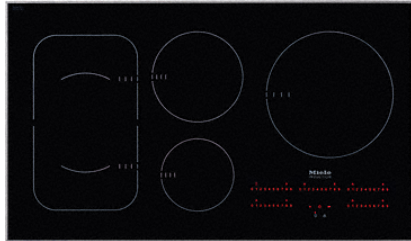

KM 6370

Induction Cooktop

with PowerFlex cooking area for maximum versatility and performance.

- Quick selection using numerical linear keybanks - Direct control plus
- Attractive design - 36 1/8 (915)Inch wide with stainless steel frame
- Versatile and fast - 5 cooking zones incl. 1 PowerFlex area
- Communication with the hood - automatic function Con@ctivity
- Broad performance spectrum - keeping warm function and TwinBooster

EAN: 4002515472774 / material number: 09775910

Type of heating	
Fuel type	Induction
Construction type	
Independent of oven	•
Design	
Elegant glass ceramic surface	•
Ceramic surface color	Black
Print design	LightPrint
All-round stainless steel frame	•
Proud-mounted installation	•
Ring features	
No. of rings	5
PowerFlex cooking zone	
Number	2
Size in inches (mm)	Ø 150 – 230
Max. rating in W	2200
Max. booster rating in W	3100
Max. TwinBooster rating in W	3850
Ring	
Position	Left
Type	PowerFlex bridge
Size in inches (mm)	230x390
Max. rating in W	3550
Max. booster rating in W	5000
Max. TwinBooster rating in W	7700
Position	rear center
Type	Variable cooking zone
Size in inches (mm)	Ø 140-200
Max. booster rating in W	2600
Position	rear right
Type	Variable cooking zone
Size in inches (mm)	180-280
Max. rating in W	2500
Max. booster rating in W	3100
Position	front center
Type	Variable cooking zone
Size in inches (mm)	Ø 100-160
Max. rating in W	1450
Max. booster rating in W	1900
Control panel	
Operation via touchpad sensors	Multiple direct dial
Display color	Red
Pan/Pan-size sensors	•
Stop & Go function	•
Minute minder	•
Automatic switch-off for all rings	•
AutoBoost	•
Keep-warm function	•
Cleaning convenience	
Easy to clean ceramic surface	•