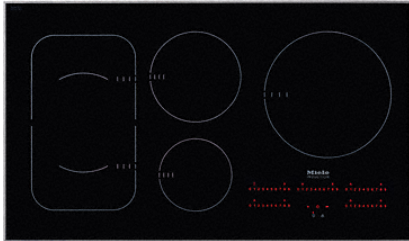

More information at www.MieleUSA.com

For further information please see next page...

KM 6370

Induction Cooktop

with PowerFlex cooking area for maximum versatility and performance.

Safety	
Safety cut-out	•
Lock function	•
System lock	•
Overheating protection	•
Residual heat indicator	•
Technical data	
Dimensions in in. (width)	36 1/8 (915)
Dimensions (height) in in.(mm)	5 1/8 (128)
Built-in height with mains connection box in in.(mm)	4 7/8 (121)
Dimensions (depth) in in.(mm)	21 1/2 (544)
Cutout dimensions in in. (width) with proud-mounted installation	34 1/2 (876)
Cutout dimensions in in. (depth) with proud-mounted installation	20 1/2 (518)
Weight in lbs. (kg)	59 (27)
Total connected load in kW	11.5
Power cord length in m	3 (1.2)
Standard accessories	
Connection wire	•