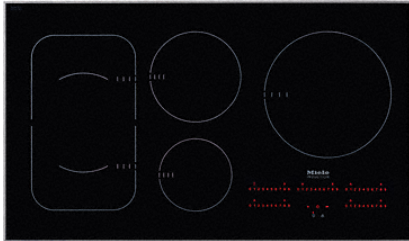

More information at www.MieleUSA.com

For further information please see next page...

KM 6370

Induction Cooktop

with PowerFlex cooking area for maximum versatility and performance.

Safety	
Safety cut-out	•
Lock function	•
System lock	•
Overheating protection	•
Residual heat indicator	•
Technical data	
Dimensions in in. (width)	36 1/8 (915)
Dimensions (height) in in.(mm)	5 1/8 (128)
Built-in height with mains connection box in in.(mm)	4 7/8 (121)
Dimensions (depth) in in.(mm)	21 1/2 (544)
Cutout dimensions in in. (width) with proud-mounted installation	34 1/2 (876)
Cutout dimensions in in. (depth) with proud-mounted installation	20 1/2 (518)
Weight in lbs. (kg)	59 (27)
Total connected load in kW	11.5
Power cord length in m	3 (1.2)
Standard accessories	
Connection wire	•

KM 6370

Induction Cooktop

with PowerFlex cooking area for maximum versatility and performance.

KM 6370 (Installation drawing)

- 1) Front
- 2) Casing depth
- 3) Flexible metal Extension hose L = 47 1/4" (1200 mm)
- 4) Data plate