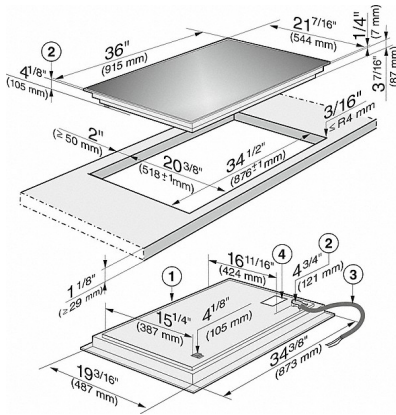

More information at www.MieleUSA.com

For further information please see next page...

KM 6370

Induction Cooktop

with PowerFlex cooking area for maximum versatility and performance.

Safety	
Safety cut-out	•
Lock function	•
System lock	•
Overheating protection	•
Residual heat indicator	•
Technical data	
Dimensions in in. (width)	36 1/8 (915)
Dimensions (height) in in.(mm)	5 1/8 (128)
Built-in height with mains connection box in in.(mm)	4 7/8 (121)
Dimensions (depth) in in.(mm)	21 1/2 (544)
Cutout dimensions in in. (width) with proud-mounted installation	34 1/2 (876)
Cutout dimensions in in. (depth) with proud-mounted installation	20 1/2 (518)
Weight in lbs. (kg)	59 (27)
Total connected load in kW	11.5
Power cord length in m	3 (1.2)
Standard accessories	
Connection wire	•

KM 6370

Induction Cooktop

with PowerFlex cooking area for maximum versatility and performance.

KM 6370 (Installation drawing)

- 1) Front
- 2) Casing depth
- 3) Flexible metal Extension hose L = 47 1/4" (1200 mm)
- 4) Data plate