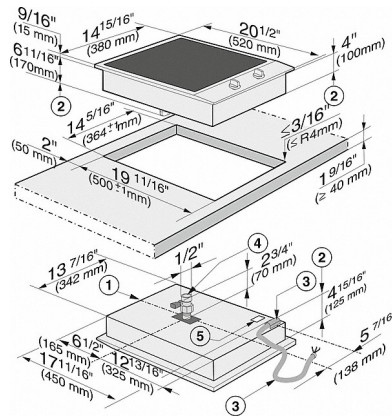

CS 1322 BG 208V

CombiSets
with electric barbecue grill

- Professional design - Stainless steel surface, 15 (380)Inch wide
- Particularly versatile - 2 separately controlled heating areas
- Easy and direct controls -operation via metal rotary dial control
- Particularly convenient and safe - in operation indicator
- Extensive range - Standard as well as optional accessories

EAN: 4002514653693 / material number: 07235280

Type of heating	
Fuel type	Other type of heating
Design	
All-round stainless steel frame	•
Cast-iron grilling rack	•
Ring	
Position	In front
Type	Electric grill
Size in inches (mm)	210x250
Max. rating in W	1700
Position	Rear
Type	Electric grill
Size in inches (mm)	210x250
Max. rating in W	1700
Control panel	
Operation via knobs	•
Technical data	
Dimensions in in. (width)	15 (380)
Dimensions (height) in in.(mm)	4 5/8 (115)
Dimensions (depth) in in.(mm)	20 1/2 (520)
Cutout dimensions in in. (width) with proud-mounted installation	14 3/8 (364)
Cutout dimensions in in. (depth) with proud-mounted installation	19 3/4 (500)
Weight in lbs. (kg)	30 (14)
Total connected load in kW	3.4
Power cord length in m	6 (2.0)
Standard accessories	
Lava rocks	•
Cleaning brush	•

CS 1322 BG 208V

CombiSets
with electric barbecue grill

CS 1322 BG (installation drawing) - USA

- 1) Front
- 2) Installation height
- 3) Power supply box with Connection cable, L = 78 3/4" (2000 mm)
- 4) Drain valve
- 5) Rating label