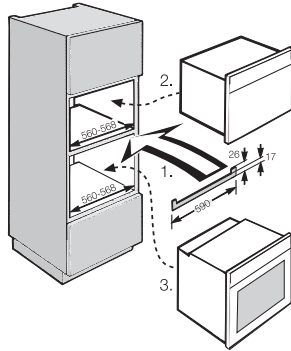

HKL 60 TFSW

Cover strip

Conceal furniture edge between two appliances installed vertically

EAN: 4002512371377 / Material number: 05165170 / Old Material Number: 22996081D

- Harmonious appearance for built-ins
- For vertical combination of 18 in and 24 in tall appliances
- in Jet Black
- Perfect match for Obsidian Black appliances

HKL 60 TFSW

Cover strip

Conceal furniture edge between two appliances installed vertically

HKL 60 in tall unit (installation drawing)