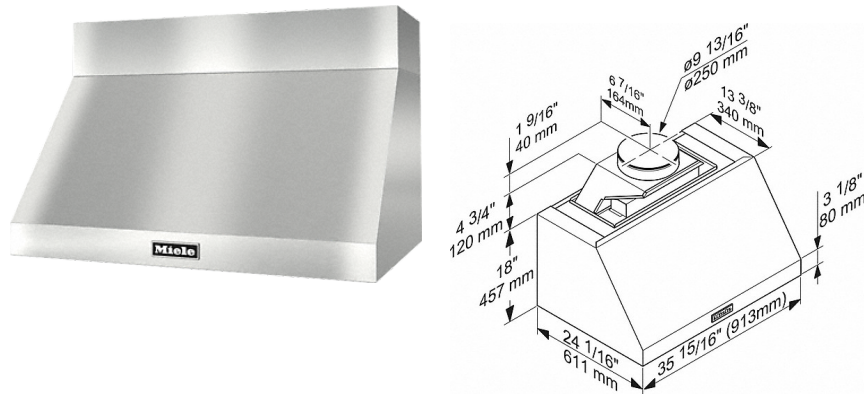

DAR 1230

Wall ventilation hood
for perfect combination with Ranges and Rangetops.

DAR1230 (installation drawing)

1) Installation area