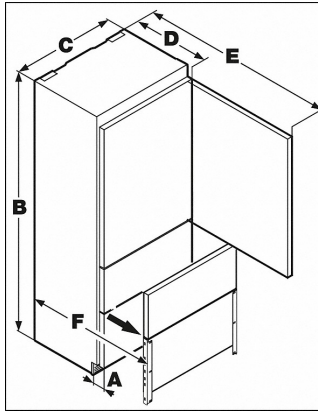

<b>Appliance category</b>	
Fridge-freezer	•
<b>Construction type</b>	
Built-in	•
Built-in integrated	•
Door hinge side	right
<b>Design</b>	
Type of lighting	LED
<b>Control panel</b>	
ComfortClean	•
DynaCool	•
NoFrost	•
DuplexCool	•
SoftClose door closing damper	•
IceMaker	•
Plumbed water connection	•
<b>Control</b>	
Fridge compartment can be switched off	•
Super Cooling	•
No. of temperature zones	2
<b>Fridge / Fridge compartment</b>	
Height-adjustable toughened glass shelves	•
No. of shelves	3
Chrome-plated metal bottle rack	•
No. of removable fruit and vegetable drawers	Qty 2
Full width storage racks	2
Inner door racks for bottles	1
<b>Freezer / Freezer compartment</b>	
No. of removable freezer drawers/baskets	Qty 2
<b>Efficiency and sustainability</b>	
Energy Star Qualified	•
<b>Safety</b>	
Optical door alarm	•
Optical temperature alarm	•
Power cut indication for freezer compartment	•
<b>Technical data</b>	
Appliance width in in.(mm)	29 7/8 (757)
Appliance height in in.(mm)	79 7/8 (2,027)
Appliance depth in in.(mm)	24 1/8 (610)
Type of mounting	Fixed door
Climatic classification	SN-T
Fridge compartment volume in l	278
4-star freezer compartment volume in l	122
PerfectFresh zone volume in gal(l)	0.00 (0)
Storage time in case of fault	30
Freezing capacity in h/lbs. (h/kg)	27 (12.0)
Current consumption in milliampere (mA)	2,500
Voltage in V	115
Fuse rating in A	10
Wire length in ft (m)	7 (2.3)

KFN9855iDE with footnote\* (installation drawings)

- \* A = 3" ( 76 mm)
- B = 79- 13/16" ( 2027 mm)
- C = 29- 7/8" ( 757 mm)
- D = 24" ( 610 mm)
- E = 55 1/4" ( 1413 mm)
- F = 37- 1/8" ( 952 mm)