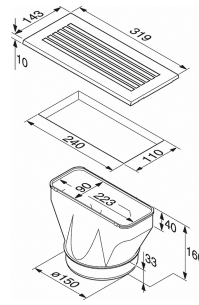

DUU 151

Recirc. conversion kit for DA 3xxx/2xxx

To convert slimline/integrated ventilation hoods from vented to recirculation.

- Uniform airflow in recirculation mode
- Reduces airflow noises
- Included in delivery: Stainless steel exhaust grill, hose clamp