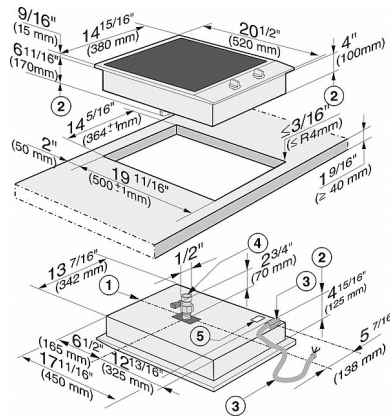

CS 1322 BG 240V

CombiSets
with electric barbecue grill

- Professional design - Stainless steel surface, 15 (380)Inch wide
- Particularly versatile - 2 separately controlled heating areas
- Easy and direct controls -operation via metal rotary dial control
- Particularly convenient and safe - in operation indicator
- Extensive range - Standard as well as optional accessories

EAN: 4002514565118 / material number: 07141800

Type of heating	
Fuel type	Other type of heating
Design	
All-round stainless steel frame	•
Cast-iron grilling rack	•
Ring	
Position	In front
Type	Electric grill
Size in inches (mm)	210x250
Max. rating in W	1700
Position	Rear
Type	Electric grill
Size in inches (mm)	210x250
Max. rating in W	1700
Control panel	
Operation via knobs	•
Technical data	
Dimensions in in. (width)	15 (380)
Dimensions (height) in in.(mm)	4 5/8 (115)
Dimensions (depth) in in.(mm)	20 1/2 (520)
Cutout dimensions in in. (width) with proud-mounted installation	14 3/8 (364)
Cutout dimensions in in. (depth) with proud-mounted installation	19 3/4 (500)
Weight in lbs. (kg)	30 (14)
Total connected load in kW	3.4
Power cord length in m	6 (2.0)
Standard accessories	
Lava rocks	•
Cleaning brush	•

CS 1322 BG 240V

CombiSets
with electric barbecue grill

CS 1322 BG (installation drawing) - USA

- 1) Front
- 2) Installation height
- 3) Power supply box with Connection cable, L = 78 3/4" (2000 mm)
- 4) Drain valve
- 5) Rating label