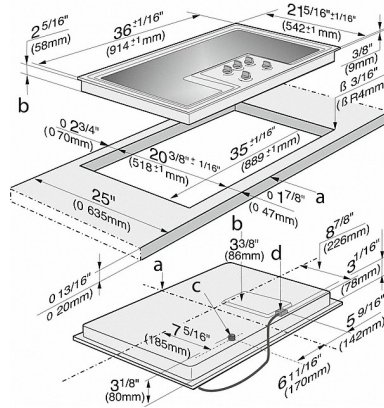

KM 3475 LP

Gas cooktop
with 2 dual wok burners for particularly versatile cooking convenience.

KM 3474/KM3475 (Installation Drawing) - USA

1. Front
2. Installation height
3. Gas connection
4. Electrical connection