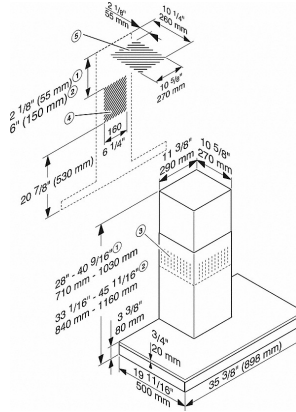

DA 6698 W Puristic Edition 6000

Wall ventilation hood

with energy-efficient LED lighting and touch controls for simple operation.

DA 6698 W, CLST (Installation drawing) - USA

1. Extraction
2. Recirculation
3. Ventilation grilles at the top for recirculation
4. + 5. Vent cut-out positions (Area 5 not required for recirculation)