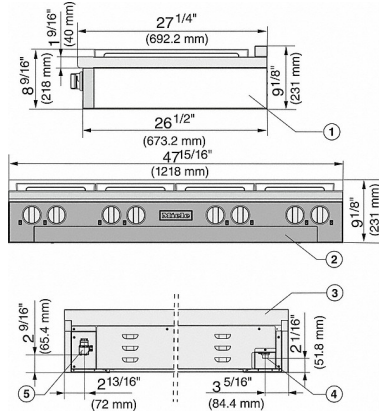

KMR 1356-1 G

RangeTop

with 6 burners and griddle for versatility and performance

Technical data	
Dimensions in in. (width)	48 (1,219)
Dimensions (height) in in.(mm)	7 5/8 (191)
Dimensions (depth) in in. (mm) with bullnose	27 1/4 (692)
Dimensions (depth) in in. (mm) without bullnose	25 5/8 (650)
Weight in lbs. (kg)	171 (78)
Total connected load in kW	34.0
Voltage in V	120
Fuse rating in A	10
Number of phases	1
Power cord length in m	3 (1.2)

KMR 1356-1 G

RangeTop

with 6 burners and griddle for versatility and performance

KMR 1354 G/LP, KMR 1355 G/LP, KMR 1356 G/LP  
(installation drawings)

- 1) Side view
- 2) Front view
- 3) Rear view
- 4) Gas connection
- 5) Electrical connection