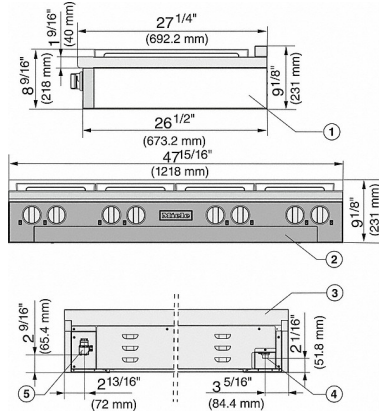

KMR 1355-1 G

RangeTop

with 6 burners and grill for versatility and performance

KMR 1354 G/LP, KMR 1355 G/LP, KMR 1356 G/LP
(installation drawings)

1) Side view
2) Front view
3) Rear view
4) Gas connection
5) Electrical connection