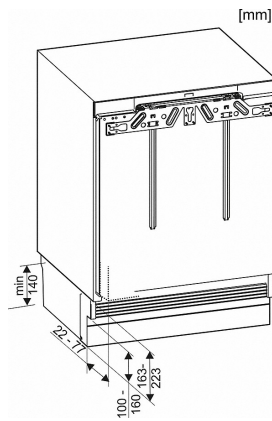

EAN: 4002515952566 / material number: 10799700

<b>Appliance category</b>	
Fridge	•
<b>Construction type</b>	
Built-in integrated	•
Built-in built-under	•
Door hinge side	right
Convertible hinging	•
<b>Design</b>	
Type of lighting	LED
<b>Control panel</b>	
ComfortClean	•
<b>Control</b>	
Electronic temperature display and control	PicTronic
Super Cooling	•
No. of temperature zones	1
<b>Fridge / Fridge compartment</b>	
No. of shelves	4
of which dividable	1
No. of removable fruit and vegetable drawers	Qty 1
Full width storage racks	1
Inner door racks for bottles	1
<b>Safety</b>	
Lock function	•
Acoustic door alarm	•
<b>Technical data</b>	
Appliance width in in.(mm)	23 5/8 (597)
Appliance height in in.(mm)	32 3/8 (820)
Appliance depth in in.(mm)	21 3/4 (550)
Weight in lbs.(kg)	79 (35.70)
Type of mounting	Fixed door
Maximum fridge compartment door front weight in lbs. (kg)	23 (10)
Climatic classification	SN-T
Fridge compartment volume in l	136
PerfectFresh zone volume in gal(l)	0.00 (0)
Freezing capacity in h/lbs. (h/kg)	0 (0.0)
Current consumption in milliampere (mA)	2,300
Voltage in V	115
Fuse rating in A	10
Wire length in ft (m)	6 (1.9)
<b>Standard accessories</b>	
Egg rack	•

K 31222 Ui

Built-under refrigerator  
Compact design with a practical interior layout.

K31222Ui, K31252Ui, K31242UIF, F31202Ui (installation drawings)

K31222Ui, K31252Ui, K31242UIF, F31202Ui, side view (installation drawings)