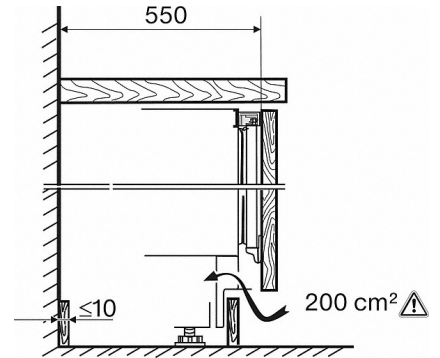

K31222Ui, K31252Ui, K31242UIF, F31202Ui, side view (installation drawings)