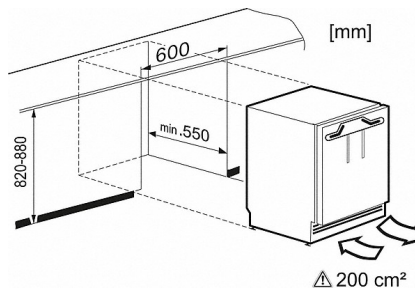

K 31222 Ui

Built-under refrigerator
Compact design with a practical interior layout.