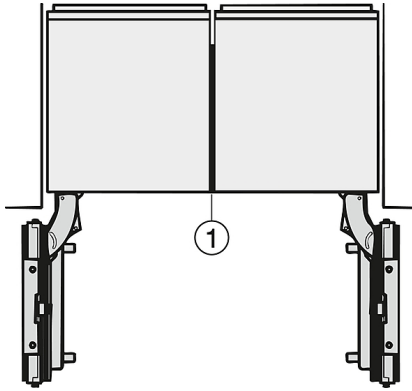

KF 2981 SF

MasterCool FrenchDoor

For high-end design and technology on a large scale.

Side-by-side, MasterCool, without partition wall, with heating mat (Sketch) (with footnote)

1) Heating mat KSK 2001 (EU, AUS, CN) or KSK 2002 (US, CA, MX, BR)