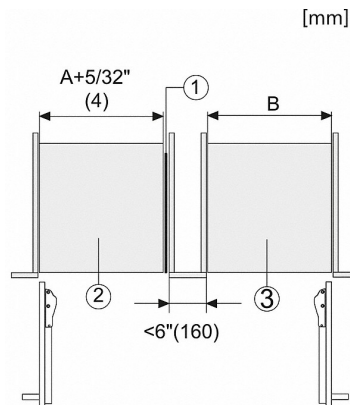

Side-by-Side, MasterCool, footnote, installation drawings

1. KSK 2001/2002
2. Device A