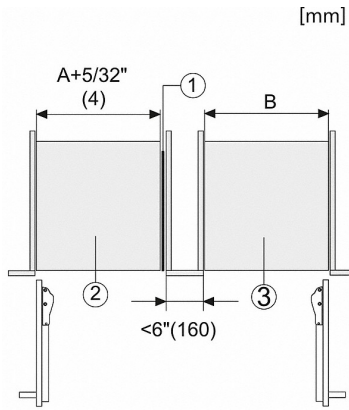

KF 2981 SF

MasterCool FrenchDoor

For high-end design and technology on a large scale.

3. Device B
A = niche device A
B = niche device B