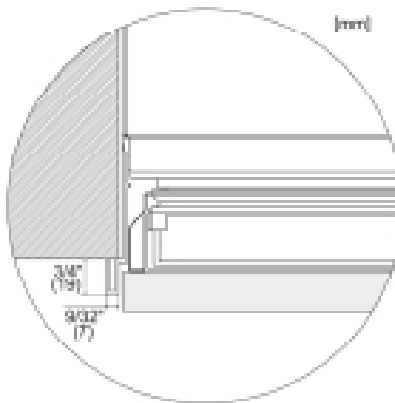

KF2901Vi/SF, KF2911Vi/SF, KF2801Vi/SF, KF2811Vi/SF, KF2981Vi/SF, sideview, MasterCool, installation drawings

MasterCool, top view, doorway, installation drawings