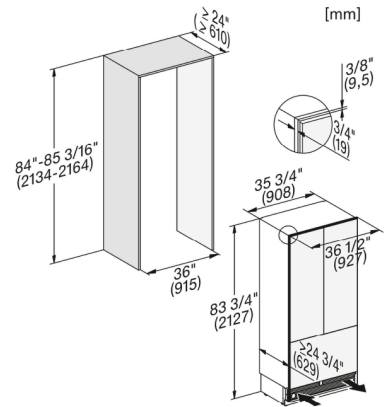

More information at www.MieleUSA.com

For further information please see next page...

KF 2981 SF

MasterCool FrenchDoor

For high-end design and technology on a large scale.

Technical data	
Appliance width in in.(mm)	35 3/4 (908)
Appliance height in in.(mm)	83 3/4 (2,127)
Appliance depth in in.(mm)	24 7/8 (629)
Climatic classification	T
Fridge compartment volume in l	393
4-star freezer compartment volume in l	157
Current consumption in milliampere (mA)	4,000
Voltage in V	120
Fuse rating in A	10
Wire length in ft (m)	9 (3.0)
Standard accessories	
Active AirClean filter	•

KF 2981 SF

MasterCool FrenchDoor

For high-end design and technology on a large scale.

Side-by-side, MasterCool, without partition wall, with heating mat (Sketch) (with footnote)

1) Heating mat KSK 2001 (EU, AUS, CN) or KSK 2002 (US, CA, MX, BR)