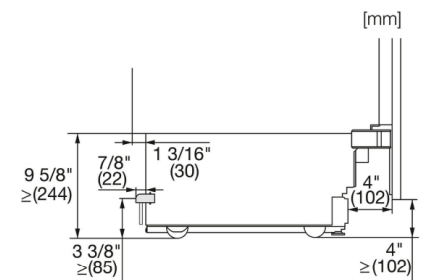

KF 2981 SF

MasterCool FrenchDoor

For high-end design and technology on a large scale.

1) Heating mat KSK 2001 (EU, AUS, CN) or KSK 2002 (US, CA, MX, BR)

1. KSK 2001/2002
2. Device A