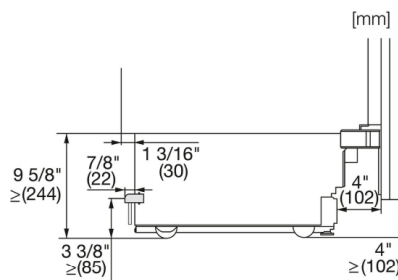

KF2901Vi/SF, KF2911Vi/SF, KF2801Vi/SF, KF2811Vi/SF, KF2981Vi/SF, sideview, MasterCool, installation drawings