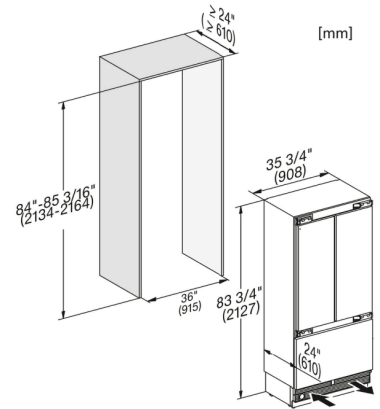

KF2982Vi, KF2981Vi, installation, MasterCool, installation drawings