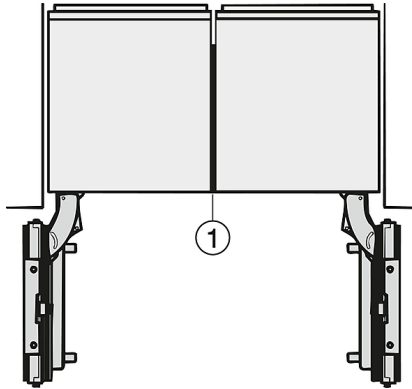

KF 2981 Vi

MasterCool FrenchDoor

For high-end design and technology on a large scale.

Side-by-side, MasterCool, without partition wall, with heating mat (Sketch) (with footnote)

1) Heating mat KSK 2001 (EU, AUS, CN) or KSK 2002 (US, CA, MX, BR)