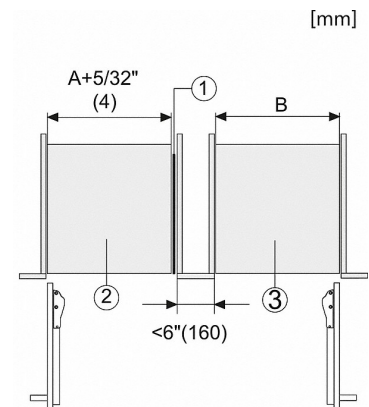

Side-by-Side, MasterCool, footnote, installation drawings

1. KSK 2001/2002
2. Device A
3. Device B
- A = niche device A
- B = niche device B