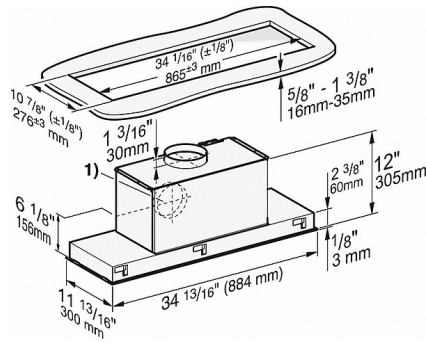

DA 2390

Insert ventilation hood
with energy-efficient LED lighting and backlit controls for easy use.

DA 2390 (Installation drawing) - US

1) Vent connection alternatively to rear