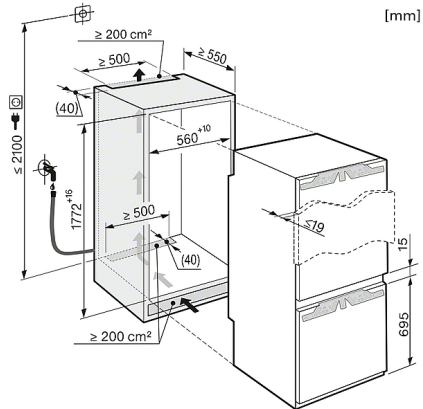

FNS37492iE, KFN37692iDE, KFSN37692iDE, Water connection placement 2013 (installation drawings)

KFNS 37692 iDE-1

PerfectCool fridge-freezer

For that special look in the kitchen thanks to Perfect fresh Pro and FlexiLight.

KFN37692iDE, KFNS37692iDE (installation drawings)