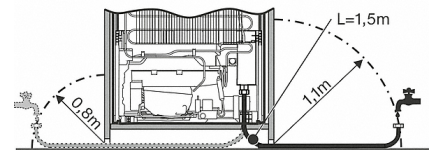

KFNS 37692 iDE-1

PerfectCool fridge-freezer

For that special look in the kitchen thanks to Perfect fresh Pro and FlexiLight.