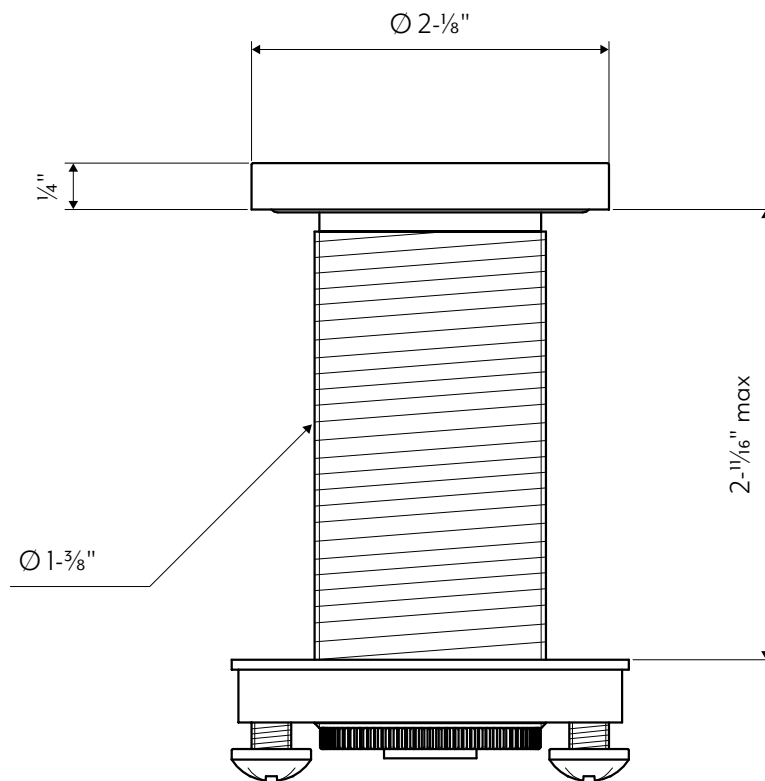

- Marine Grade 316L machined stainless steel construction, including shaft
- Maximum counter thickness: 2-<sup>3</sup>/<sub>4</sub>"
- Minimum install hole diameter: 1-<sup>3</sup>/<sub>8</sub>"
- Deck mounted
- High-precision machining:  
all parts are perfectly assembled
- Fully recyclable
- Areas of application: Indoor & outdoor