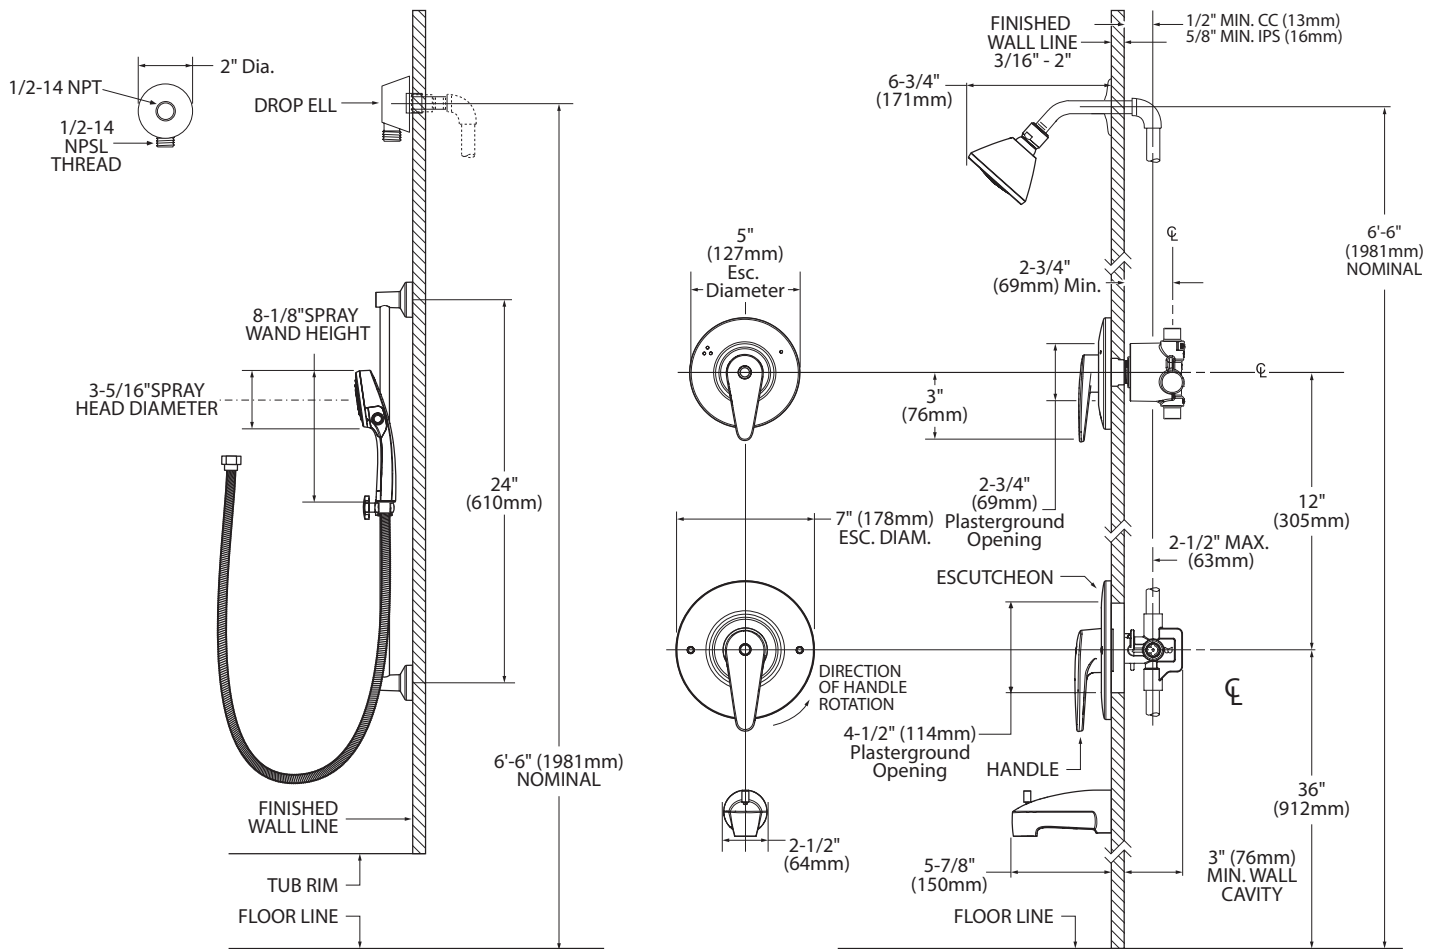

CRITICAL DIMENSIONS

(DO NOT SCALE)