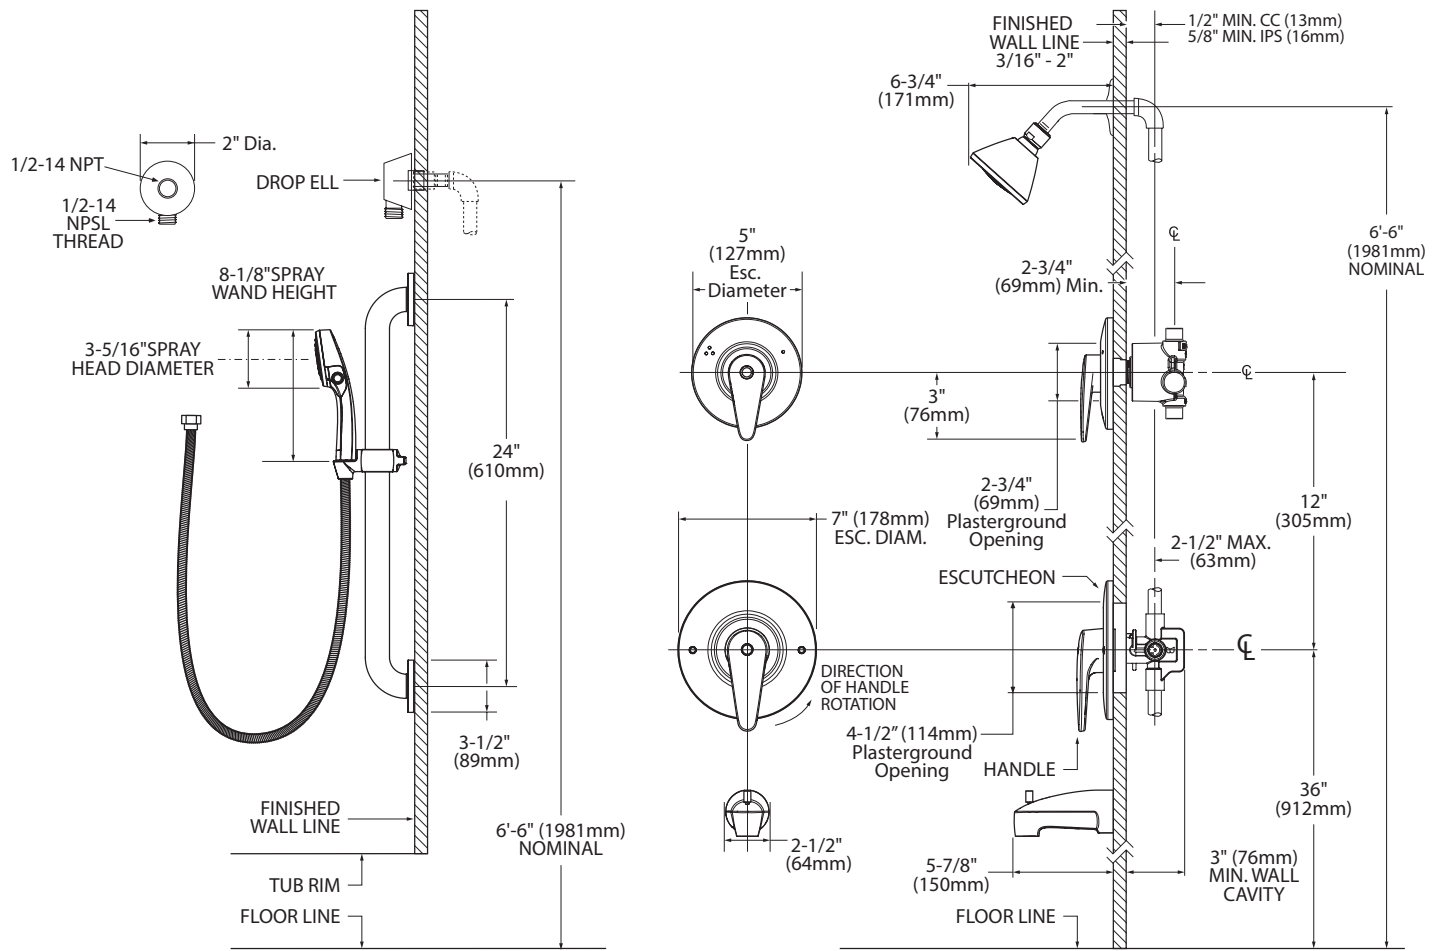

CRITICAL DIMENSIONS

(DO NOT SCALE)