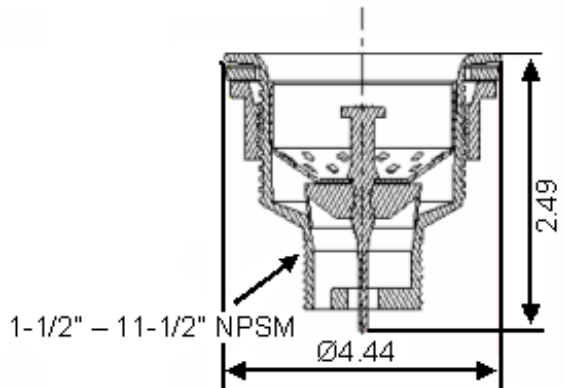

SS-150 Sink Strainer • Spec Sheet

FEATURES & BENEFITS

- Stainless Steel Sink Strainers
- Fits 3-1/2" to 4" Openings
- Stainless Steel Clad Plastic
- Stainless Steel Basket
- With Fixed Stick Post
- Neoprene Stopper

*SS-150MH - Same as SS-150 Less Slip Nut
 *SS-150MHW - Same as SS-150MH, In White

NO.	DESCRIPTION	MATERIAL
1	Nut	PP
2	Rubber Gasket	Rubber
3	Paper Gasket	Paper
4	Body	PP
5	Gasket	Rubber
6	Cup	S.S
7	Post	PP