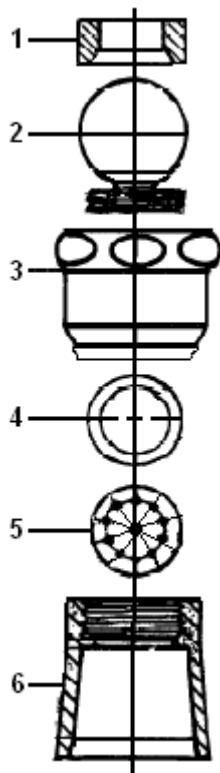

S-050 Miser Shower Head • Spec Sheet

FEATURES & BENEFITS

- 1" Brass Showerhead
- Miser Water Saver
- 1/2" FIP
- Solid Brass Construction
- Polished Chrome Finished
- Flow Rate- Max 2.0 GPM

MATERIAL SPECIFICATION

No.	Description	Material
1	Washer	Rubber
2	Ball	Brass
3	Hex Nut	Brass
4	O-Ring	Rubber
5	Faceplate	Brass
6	Body	Brass

CALIFORNIA 5595 Fresca Dr., La Palma CA 90623
TEXAS 1150 Silber Rd., Houston TX 77055
ILLINOIS 278 Windy Point Dr., Glendale Heights, IL 60139
GEORGIA 113 Industrial Blvd., Americus, Georgia 31709
NEW YORK PO Box 27, Rt.22, Brewster NY 10509
 WEB: www.matco-norca.com