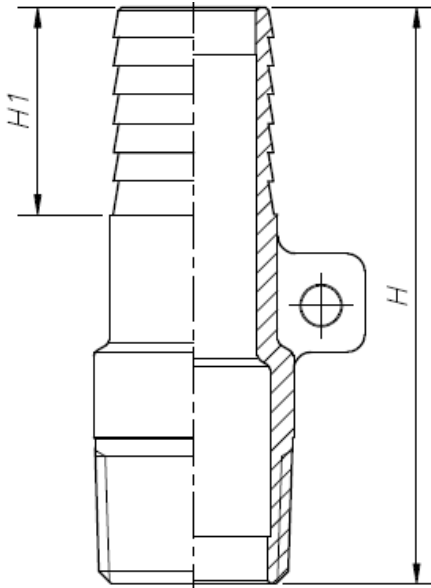

IBMARLF Brass Rope Eye Insert • Spec Sheet

FEATURES & BENEFITS

- Lead Free Brass*
- Insert x Male Adapter
- Sizes 1" & 1-1/4"

MATERIAL SPECIFICATIONS

Part	Material
Body	Brass C46400

DIMENSIONS

Part	Size	Barb	H	H1
IBMAR03LF	1"	6	1.41	0.59
IBMAR04LF	1-1/4"	6	1.41	0.67