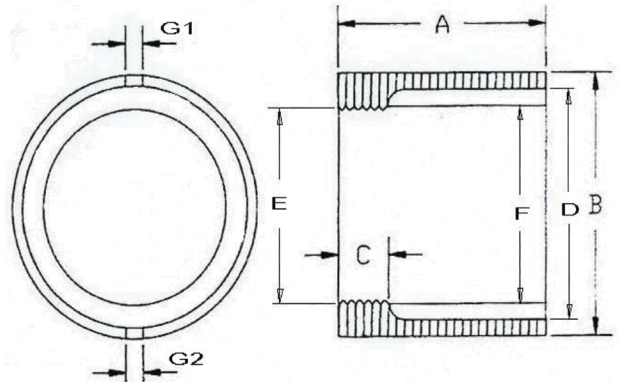

IBC Iron Body Cleanout • Spec Sheet

FEATURES & BENEFITS

- Iron Body Cleanout with Brass Screw Plug

IBC-43 – Raised Square Head & IBC-43CS Countersunk Brass Plug

Size	Dimensions							
in	A	B	C	D	E	F	G1	G2
4" x 3"	3.21	4.22	0.80	3.84	3.35	-	-	-
Note:F,G1,G2 for inside rib, there is no rib so no these dimensions.								

IBC-435 – Raised Square Head & IBC-435CS Countersunk Brass Plug

Size	Dimensions							
in	A	B	C	D	E	F	G1	G2
4" x 3-1/2"	3.41	4.38	0.63	3.99	3.82	3.57	3/8"	3/8"

IBC-65 – Raised Square Head & IBC-65CS – Countersunk Brass Plug

Size	Dimensions							
in	A	B	C	D	E	F	G1	G2
6" x 5"	4.49	6.30	0.99	5.91	5.36	-	-	-
Note:F,G1,G2 for inside rib, there is no rib so no these dimensions.								

CALIFORNIA 5595 Fresca Dr., La Palma CA 90623
TEXAS 1150 Silber Rd., Houston TX 77055
ILLINOIS 278 Windy Point Dr., Glendale Heights, IL 60139
GEORGIA 113 Industrial Blvd., Americus, Georgia 31709
NEW YORK PO Box 27, Rt.22, Brewster NY 10509
WEB: www.matco-norca.com

• Phone: 866-532-8306 • Fax: 866-532-8307
• Phone: 800-935-5456 • Fax: 713-680-2999
• Phone: 844-412-5068 • Fax: 800-640-2252
• Phone: 800-433-7526 • Fax: 800-533-5134
• Phone: 800-431-2082 • Fax: 845-278-9056
EMAIL: mail@matco-norca.com