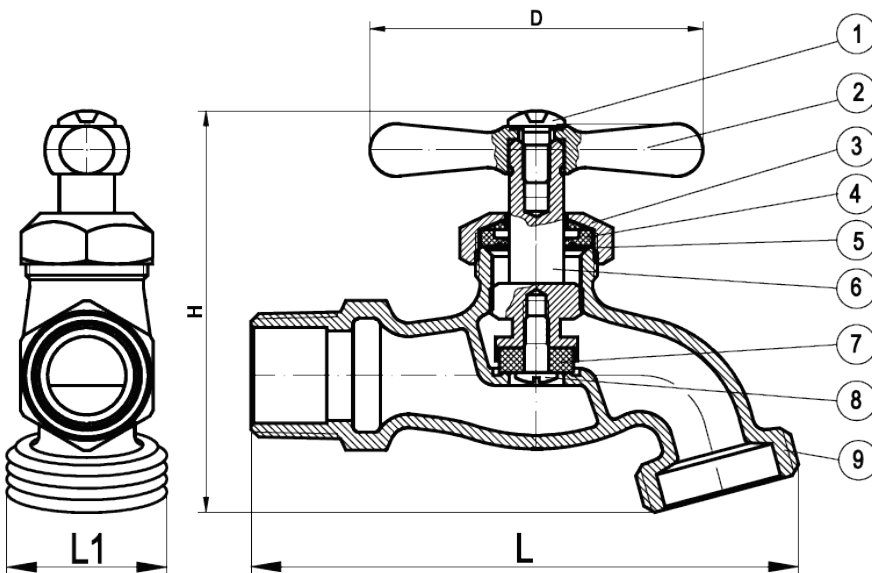

# FY-690LF Hose Bibb • Spec Sheet

## FEATURES & BENEFITS

- Lead Free Brass\*
- Chrome Plated
- 3/4" Hose End Outlet
- 1/2" MIP Inlet

## DIMENSIONS

Size	H	L	L1	D
1/2"	2.64	3.61	1.06	2.19

## MATERIAL SPECIFICATIONS

No.	Part	Material
1	Bolt	JIS G3507-1
2	Handle	Zinc Z30A
3	Bonnet	Brass B124 C37700
4	Packing	Buna SN-719F
5	Washer	Stainless Steel 304
6	Stem	Brass C 46400
7	Seat Packing	Buna SN-719F
8	Seat Screw	JIS H3260 - C2600W
9	Body	Brass C 46400