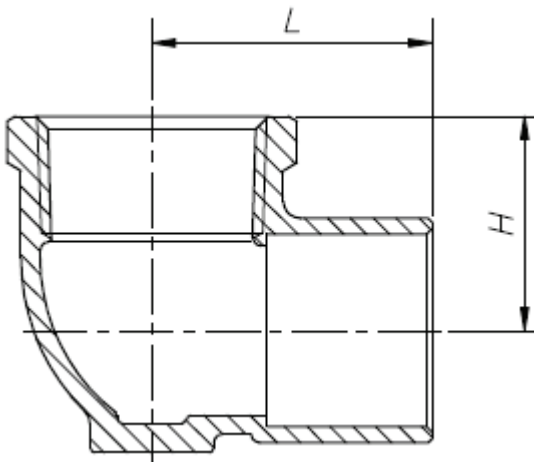

DE-LF Drop Ear Elbow • Spec Sheet

FEATURES & BENEFITS

- Lead Free Bronze*
- NPT X Sweat
- Sizes 1/2" & 3/4"

MATERIAL SPECIFICATIONS

Part	Material
Body	Bronze C89550

DIMENSIONS

Part #	Size	L	H
DE-0203LF	3/8" FIP X 1/2" CXC	1.09	0.80
DE-0303CLF	1/2" CXC X 1/2" CXC	0.92	0.92
DE-0303LF	1/2" FIP X 1/2" CXC	0.97	0.75
DE-0304LF	1/2" FIP X 3/4" CXC	1.25	0.98
DE-0403LF	3/4" FIP X 1/2" CXC	1.21	1.06
DE-0404LF	3/4" FIP X 3/4" CXC	1.28	0.98