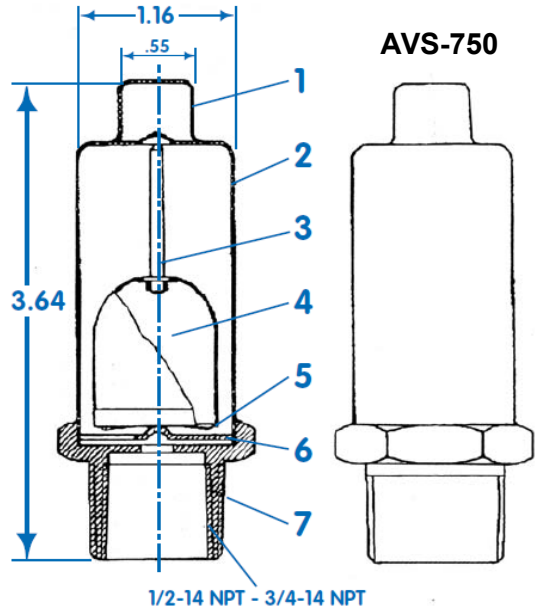

AVS Brass Air Steam Valve • Spec Sheet

FEATURES & BENEFITS

- Chrome Plated Steam Air Vents
- ISO 9001:2000
- 10 PSI

Available Models/Sizes:

AVS-125: 1/8" Straight - MIP

AVS-250: 1/4" Straight - MIP

AVS-750: 3/4" MIP - 1/2" FIP Straight

AVS-125 & AVS-250

No.	Part	Material
1	Cap	Brass
2	Body	Brass
3	Needle	Brass
4	Ball	Brass
5	Spring	Brass
6	Support	Brass
7	Seat	Brass
8	Nut	Brass

AVS-750

No.	Part	Material
1	Cap	Brass
2	Body	Brass
3	Needle	Brass
4	Ball	Brass
5	Spring	Brass
6	Support	Brass
7	Seat	Brass