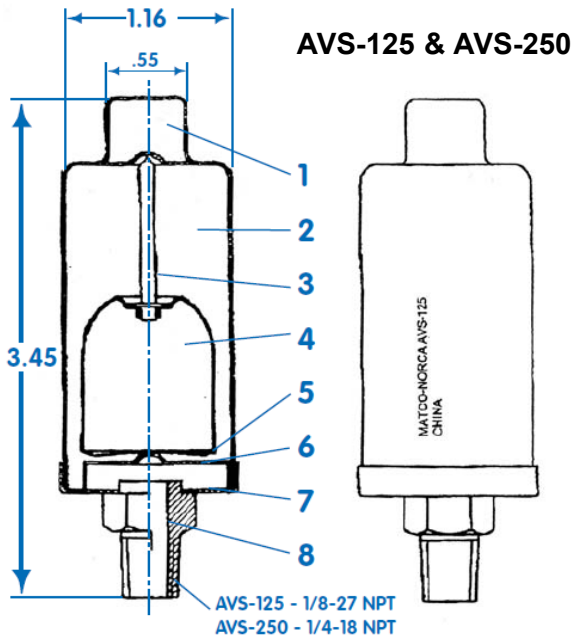

AVS Brass Air Steam Valve • Spec Sheet

FEATURES & BENEFITS

- Chrome Plated Steam Air Vents
- ISO 9001:2000
- 10 PSI

Available Models/Sizes:

AVS-125: 1/8" Straight - MIP

AVS-250: 1/4" Straight - MIP

AVS-750: 3/4" MIP - 1/2" FIP Straight

AVS-125 & AVS-250

No.	Part	Material
1	Cap	Brass
2	Body	Brass
3	Needle	Brass
4	Ball	Brass
5	Spring	Brass
6	Support	Brass
7	Seat	Brass
8	Nut	Brass

AVS-750

No.	Part	Material
1	Cap	Brass
2	Body	Brass
3	Needle	Brass
4	Ball	Brass
5	Spring	Brass
6	Support	Brass
7	Seat	Brass