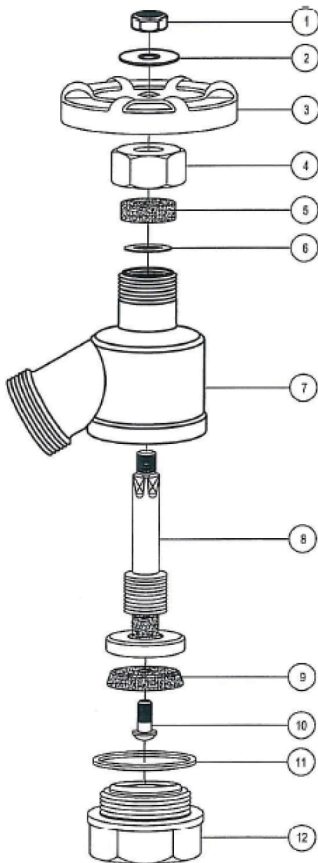

# 203TF Bent Nose Garden Valve • Spec Sheet

## FEATURES & BENEFITS

- ISO-9002
- 125 WOG
- Brass Body
- Hose x FIP
- Sizes 1/2" - 1"

## DIMENSIONS

Part #	Size
203TF3	1/2" Female x 3/4" MHT
203TF4	3/4" Female x 3/4" MHT
203TF5	1" Female x 3/4" MHT

## MATERIAL SPECIFICATIONS

No.	Part	Material
1	Wheel Nut	Hot Rolled SAE 1010R
2	Name Plate	Aluminum
3	Handle Wheel	Cast Iron
4	Packing Nut	Brass B124 C37700
5	Packing	Rubber SAE No 1052#
6	Washer	Stainless Steel 304/306
7	Body	Brass B584 C85710
8	Stem	Brass B584 C85710
9	Seat Packing	Rubber SAE No 1052#
10	Seat Screw	Brass B124 C37700
11	Packing	Fibre
12	Bonnet	Brass B584 C85710