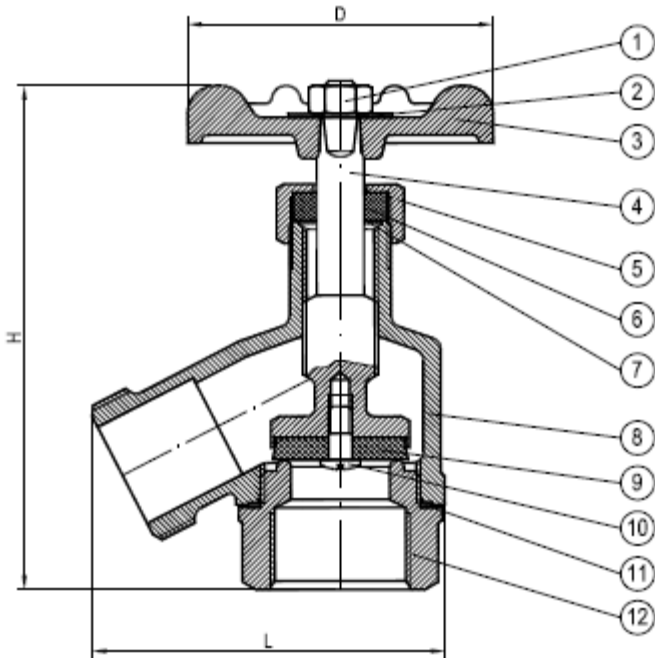

203TFLF Bent Nose Garden Valve • Spec Sheet

FEATURES & BENEFITS

- Lead Free Brass*
- 125 WOG
- Hose x FIP
- ISO-9002
- Sizes 1/2" - 1"

DIMENSIONS

Part #	Size	H	L	D
203TF3LF	1/2"	3.50	2.46	2.13
203TF4LF	3/4"	3.52	2.46	2.13
203TF5LF	1"	3.61	2.56	2.13

MATERIAL SPECIFICATIONS

No.	Part	Material
1	Wheel Nut	Hot Rolled SAE. 1010R
2	Name Plate	Aluminum
3	Handle Wheel	Cast Iron
4	Stem	Brass C89550
5	Packing Nut	Brass C89550
6	Packing	Rubber SAE No. 1052#
7	Washer	Stainless Steel 304/306
8	Body	Brass C89550
9	Seat Washer	Rubber SAE No. 1052#
10	Seat Screw	Brass C37700
11	Packing	Rubber SAE No. 1052#
12	Bonnet	Brass C89550

* This product complies with 0.25% weighted average lead content on wetted surfaces in accordance with CA AB1953.