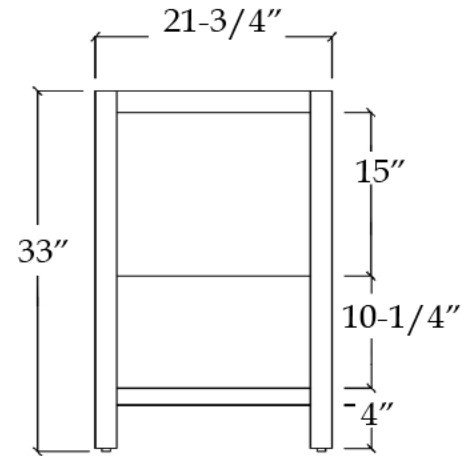

MAIDSTONE

www.MaidstoneSupply.com

Vanity

Part No: RMV526-AG

COUNTER-TOP

Back splash

FRONT VIEW

SIDE VIEW

Note: Rough-in dimensions may vary +/- 1/2" and are subject to change. No responsibility is assumed by Maidstone.