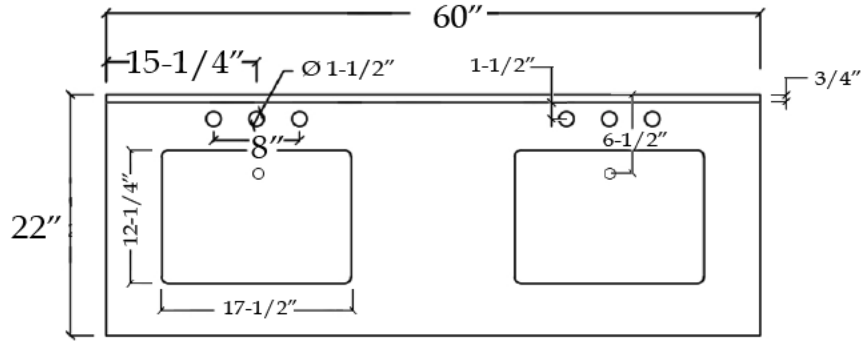

MAIDSTONE

www.MaidstoneSupply.com

Vanity

Part No: RMV526-AG

COUNTER-TOP

Back splash

FRONT VIEW

SIDE VIEW

Note: Rough-in dimensions may vary +/- 1/2" and are subject to change. No responsibility is assumed by Maidstone.