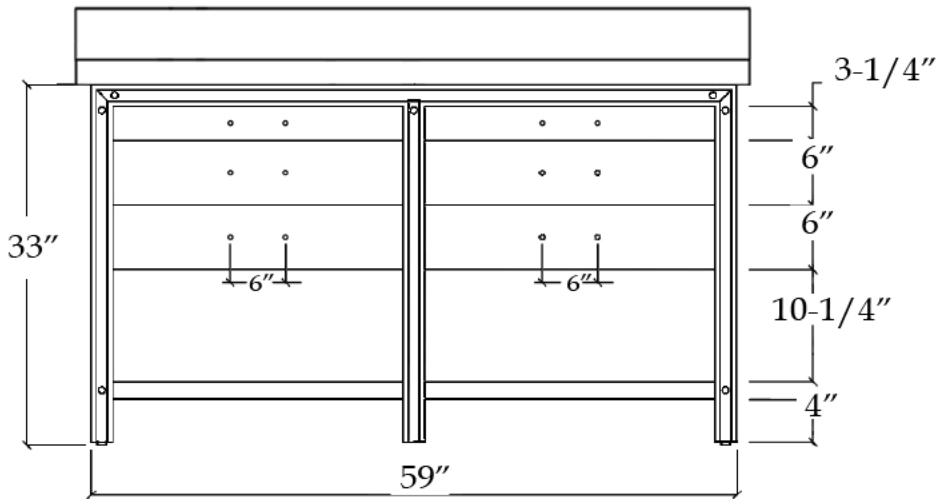

MAIDSTONE

www.MaidstoneSupply.com

Vanity

Part No: RMV526-AG

COUNTER-TOP

Back splash

FRONT VIEW

SIDE VIEW

Note: Rough-in dimensions may vary +/- 1/2" and are subject to change. No responsibility is assumed by Maidstone.