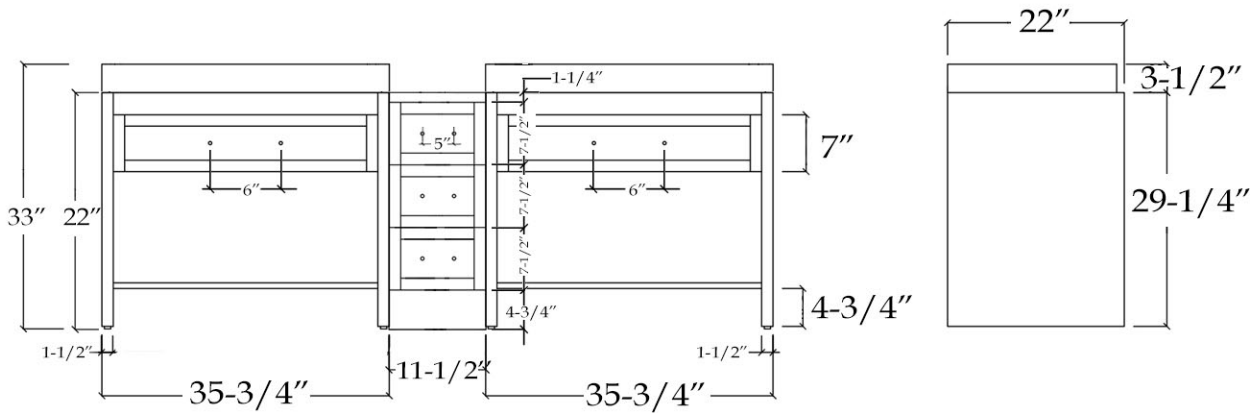

MAIDSTONE

www.MaidstoneSupply.com

Vanity

Part No: RMV514

TOP VIEW

COUNTER-TOP

Back splash

FRONT VIEW

Note: Rough-in dimensions may vary +/- 1/2" and are subject to change. No responsibility is assumed by Maidstone.