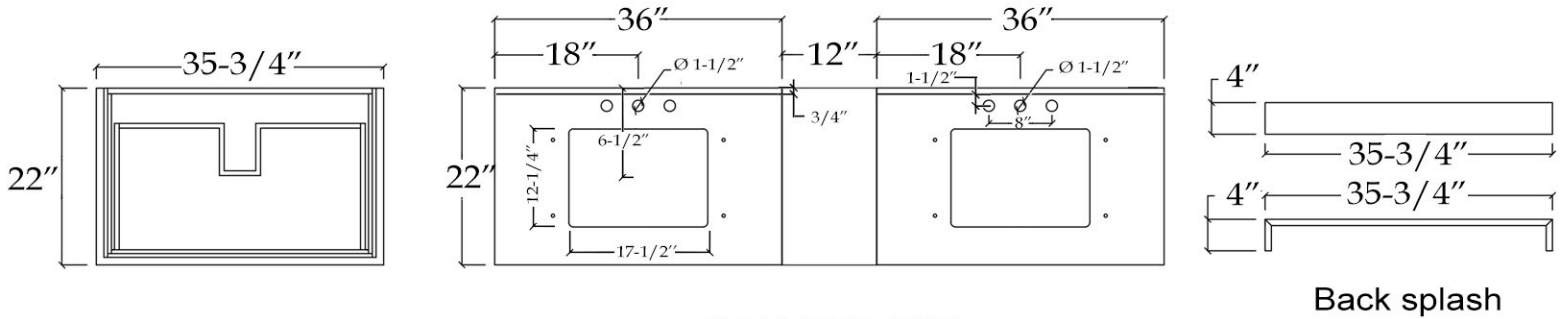

MAIDSTONE

www.MaidstoneSupply.com

Vanity

Part No: RMV514

TOP VIEW

COUNTER-TOP

Back splash

FRONT VIEW

Note: Rough-in dimensions may vary +/- 1/2" and are subject to change. No responsibility is assumed by Maidstone.