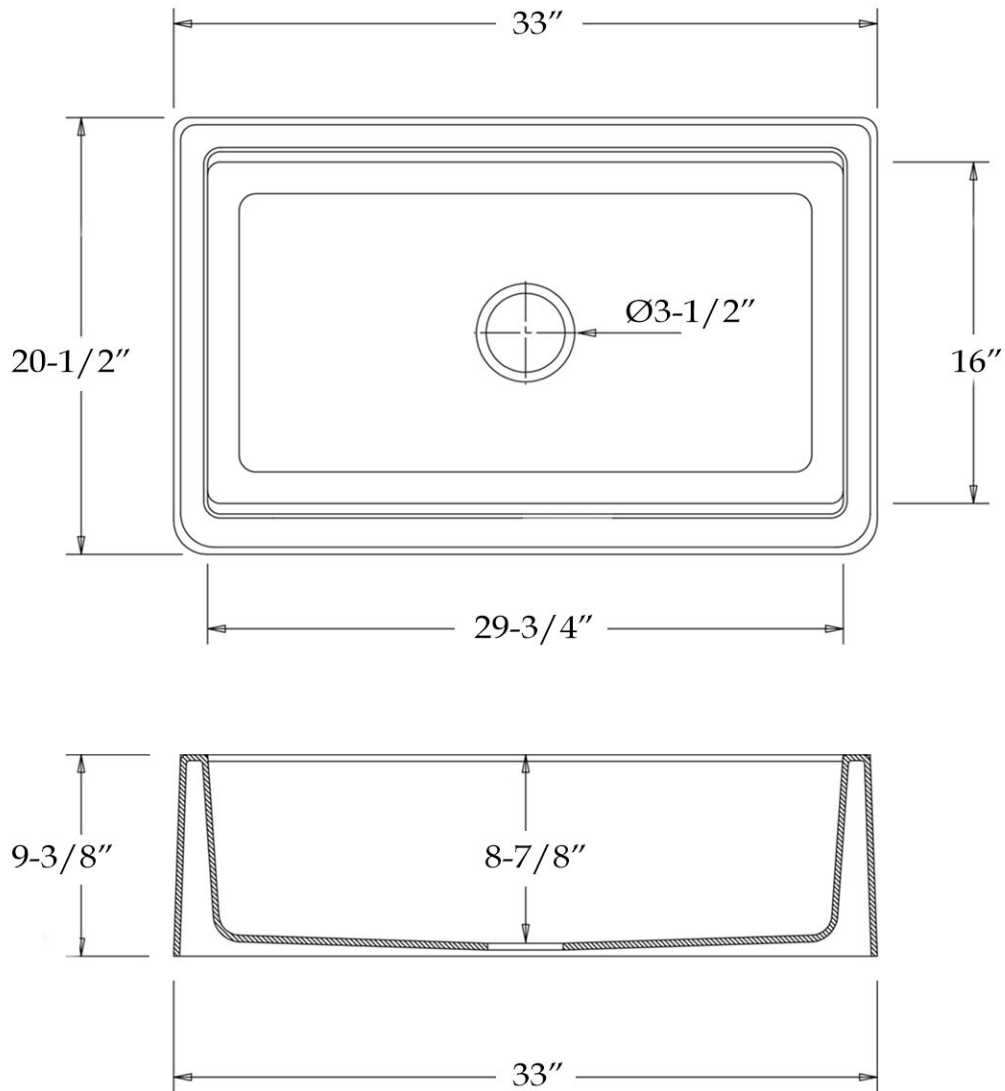

MAIDSTONE

www.MaidstoneSupply.com

Kitchen Sink

Part No: GFARM

Contact Maidstone for additional information and specifications. For complete warranty information and a list of dealers visit www.MaidstoneSupply.com. All products and specifications are subject to change without notice. Maidstone is not responsible for typographical and/or dimensional errors. Typographical errors are subject to correction.

Note: Rough-in dimensions may vary +/- 1/2" and are subject to change. No responsibility is assumed by Maidstone.