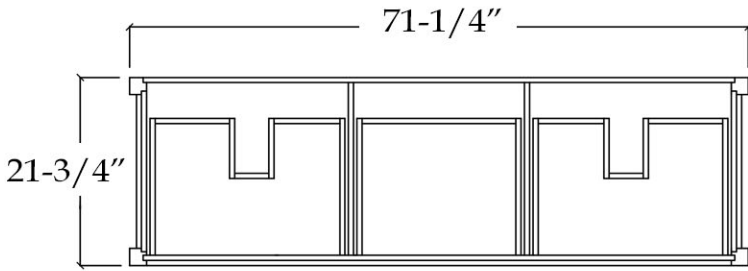

MAIDSTONE

www.MaidstoneSupply.com

Vanity Part No: BECKETT-72R

TOP VIEW

COUNTER-TOP

Backsplash

FRONT VIEW

SIDE VIEW

Note: Rough-in dimensions may vary +/- 1/2" and are subject to change. No responsibility is assumed by Maidstone.