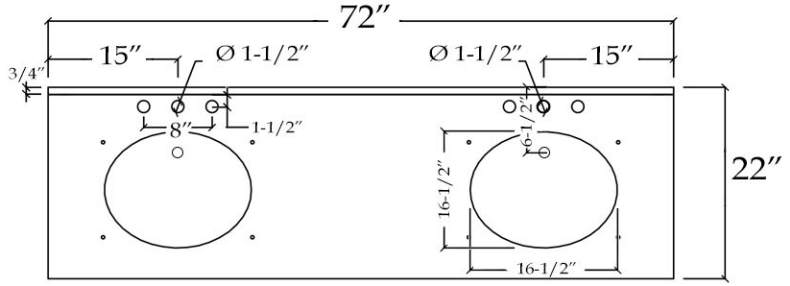

MAIDSTONE

www.MaidstoneSupply.com

Vanity Part No: BECKETT-72R

TOP VIEW

COUNTER-TOP

Backsplash

FRONT VIEW

SIDE VIEW

Note: Rough-in dimensions may vary +/- 1/2" and are subject to change. No responsibility is assumed by Maidstone.