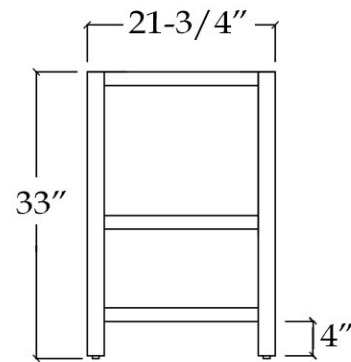

MAIDSTONE

www.MaidstoneSupply.com

Vanity Part No: BECKETT-72R

TOP VIEW

COUNTER-TOP

Backsplash

FRONT VIEW

SIDE VIEW

Note: Rough-in dimensions may vary +/- 1/2" and are subject to change. No responsibility is assumed by Maidstone.