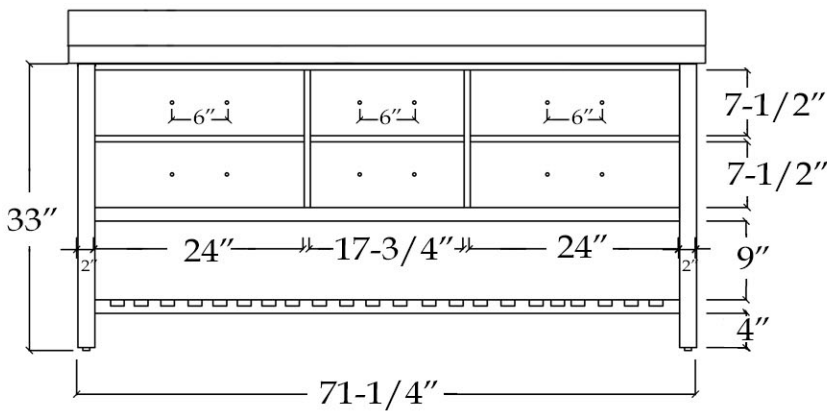

MAIDSTONE

www.MaidstoneSupply.com

Vanity Part No: BECKETT-72R

TOP VIEW

COUNTER-TOP

Backsplash

FRONT VIEW

SIDE VIEW

Note: Rough-in dimensions may vary +/- 1/2" and are subject to change. No responsibility is assumed by Maidstone.