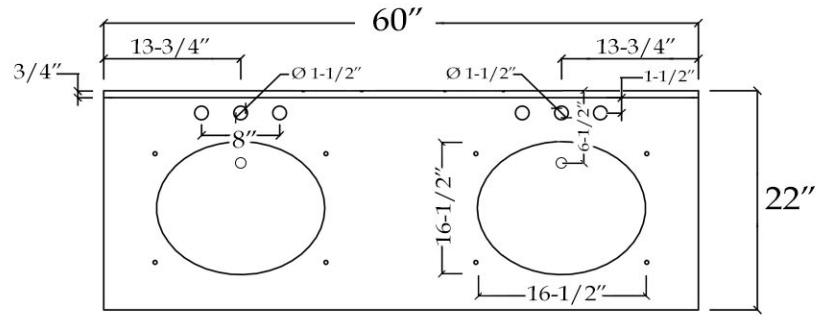

MAIDSTONE

www.MaidstoneSupply.com

Vanity **Part No: BECKETT-60R**

TOP VIEW

COUNTER-TOP

Backsplash

FRONT VIEW

SIDE VIEW

Note: Rough-in dimensions may vary +/- 1/2" and are subject to change. No responsibility is assumed by Maidstone.