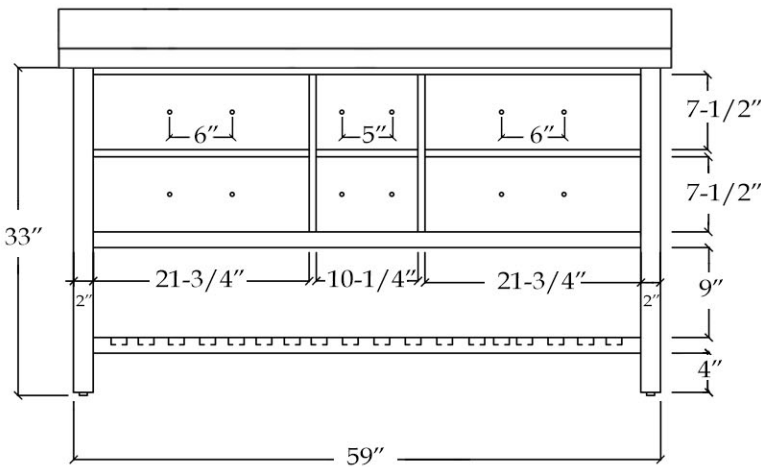

MAIDSTONE

www.MaidstoneSupply.com

Vanity **Part No: BECKETT-60R**

TOP VIEW

COUNTER-TOP

Backsplash

FRONT VIEW

SIDE VIEW

Note: Rough-in dimensions may vary +/- 1/2" and are subject to change. No responsibility is assumed by Maidstone.