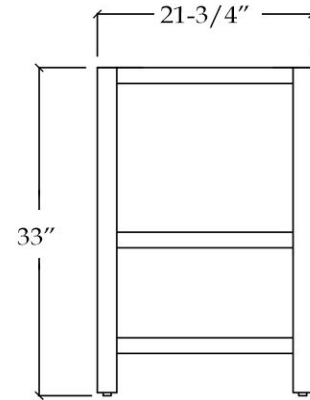

MAIDSTONE

www.MaidstoneSupply.com

Vanity **Part No: BECKETT-60R**

TOP VIEW

COUNTER-TOP

Backsplash

FRONT VIEW

SIDE VIEW

Note: Rough-in dimensions may vary +/- 1/2" and are subject to change. No responsibility is assumed by Maidstone.