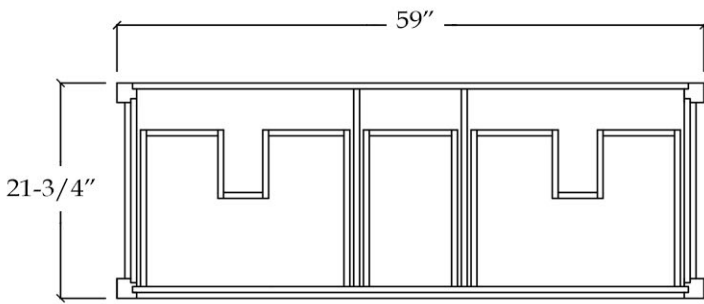

MAIDSTONE

www.MaidstoneSupply.com

Vanity **Part No: BECKETT-60R**

TOP VIEW

COUNTER-TOP

Backsplash

FRONT VIEW

SIDE VIEW

Note: Rough-in dimensions may vary +/- 1/2" and are subject to change. No responsibility is assumed by Maidstone.