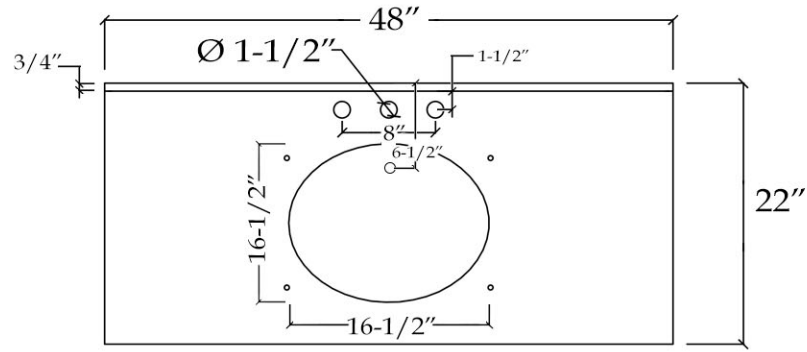

MAIDSTONE

www.MaidstoneSupply.com

Vanity Part No: BECKETT-48R

TOP VIEW

COUNTER-TOP

Back splash

FRONT VIEW

SIDE VIEW

Note: Rough-in dimensions may vary +/- 1/2" and are subject to change. No responsibility is assumed by Maidstone.