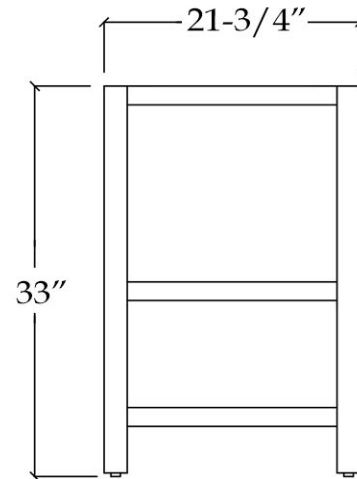

MAIDSTONE

www.MaidstoneSupply.com

Vanity Part No: BECKETT-48R

TOP VIEW

COUNTER-TOP

Back splash

FRONT VIEW

SIDE VIEW

Note: Rough-in dimensions may vary +/- 1/2" and are subject to change. No responsibility is assumed by Maidstone.