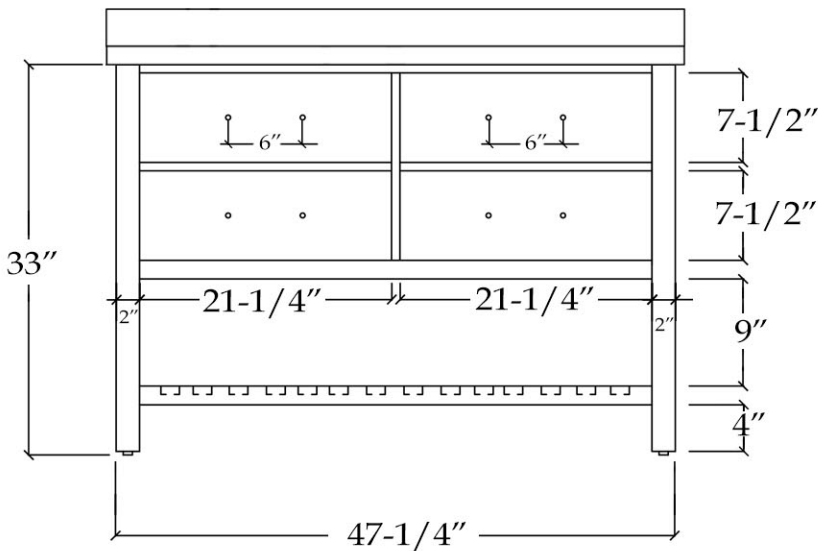

MAIDSTONE

www.MaidstoneSupply.com

Vanity Part No: BECKETT-48R

TOP VIEW

COUNTER-TOP

Back splash

FRONT VIEW

SIDE VIEW

Note: Rough-in dimensions may vary +/- 1/2" and are subject to change. No responsibility is assumed by Maidstone.