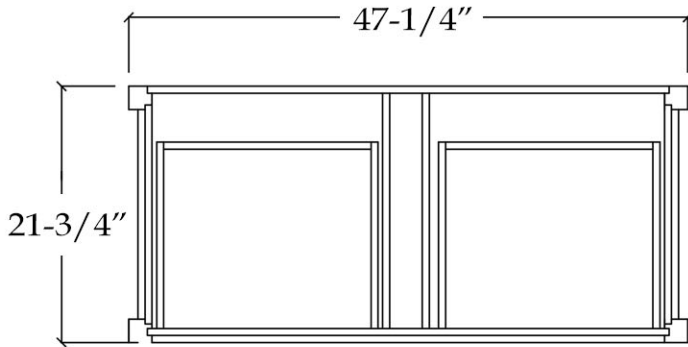

MAIDSTONE

www.MaidstoneSupply.com

Vanity Part No: BECKETT-48R

TOP VIEW

COUNTER-TOP

Back splash

FRONT VIEW

SIDE VIEW

Note: Rough-in dimensions may vary +/- 1/2" and are subject to change. No responsibility is assumed by Maidstone.