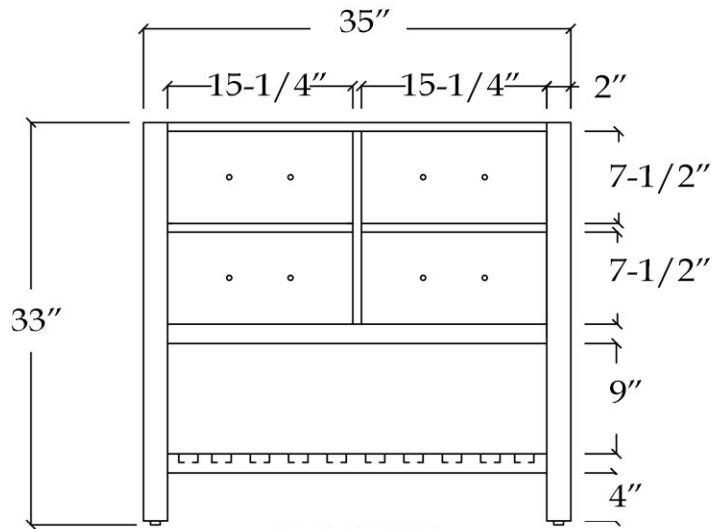

MAIDSTONE

www.MaidstoneSupply.com

Vanity

Part No: BECKETT-36R

TOP VIEW

COUNTER-TOP

FRONT VIEW

SIDE VIEW

Note: Rough-in dimensions may vary +/- 1/2" and are subject to change. No responsibility is assumed by Maidstone.