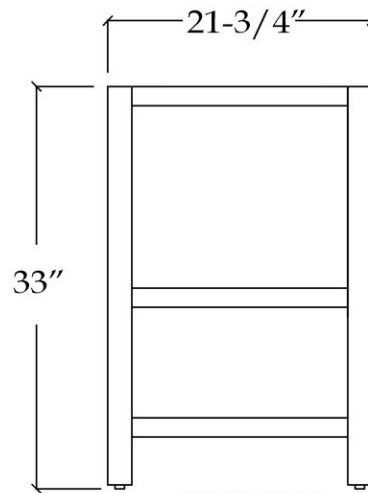

MAIDSTONE

www.MaidstoneSupply.com

Vanity

Part No: BECKETT-36R

TOP VIEW

COUNTER-TOP

FRONT VIEW

SIDE VIEW

Note: Rough-in dimensions may vary +/- 1/2" and are subject to change. No responsibility is assumed by Maidstone.