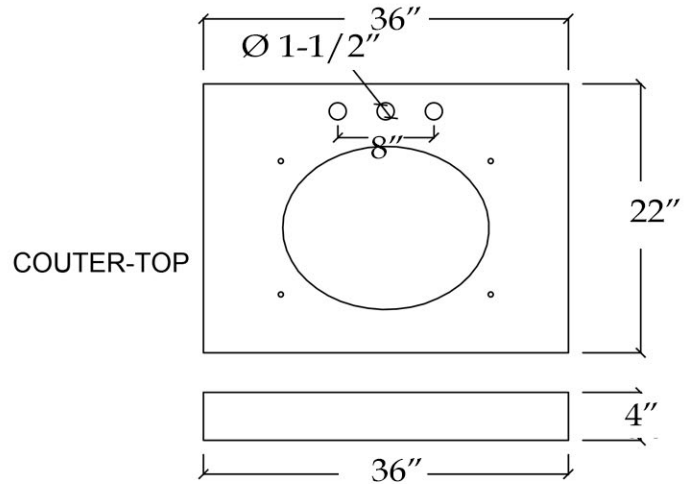

MAIDSTONE

www.MaidstoneSupply.com

Vanity

Part No: BECKETT-36R

TOP VIEW

COUNTER-TOP

FRONT VIEW

SIDE VIEW

Note: Rough-in dimensions may vary +/- 1/2" and are subject to change. No responsibility is assumed by Maidstone.