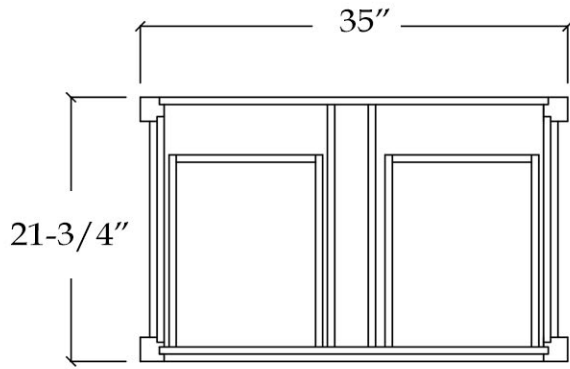

MAIDSTONE

www.MaidstoneSupply.com

Vanity

Part No: BECKETT-36R

TOP VIEW

COUNTER-TOP

FRONT VIEW

SIDE VIEW

Note: Rough-in dimensions may vary +/- 1/2" and are subject to change. No responsibility is assumed by Maidstone.