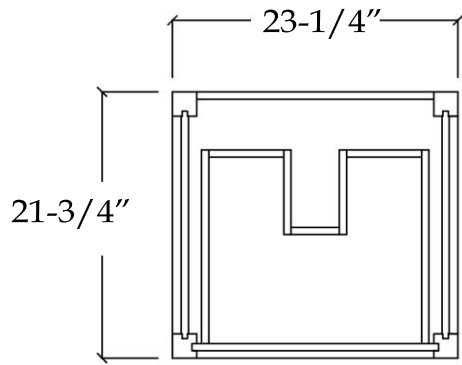

MAIDSTONE

www.MaidstoneSupply.com

Vanity

Part No: BECKETT-24R

TOP VIEW

COUNTER-TOP

FRONT VIEW

SIDE VIEW

Note: Rough-in dimensions may vary +/- 1/2" and are subject to change. No responsibility is assumed by Maidstone.