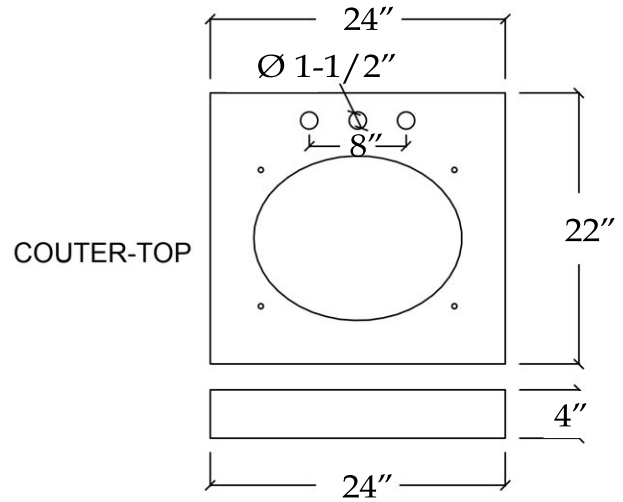

MAIDSTONE

www.MaidstoneSupply.com

Vanity

Part No: BECKETT-24R

TOP VIEW

COUNTER-TOP

FRONT VIEW

SIDE VIEW

Note: Rough-in dimensions may vary +/- 1/2" and are subject to change. No responsibility is assumed by Maidstone.