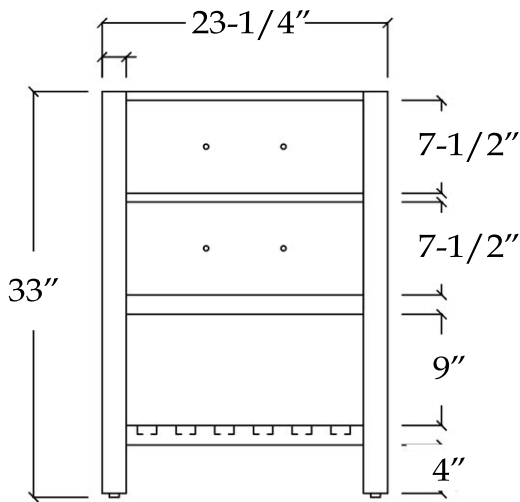

MAIDSTONE

www.MaidstoneSupply.com

Vanity

Part No: BECKETT-24R

TOP VIEW

COUNTER-TOP

FRONT VIEW

SIDE VIEW

Note: Rough-in dimensions may vary +/- 1/2" and are subject to change. No responsibility is assumed by Maidstone.