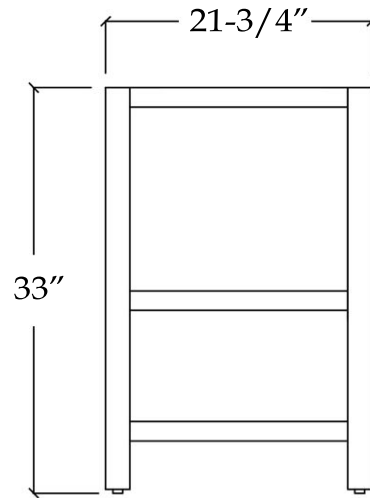

MAIDSTONE

www.MaidstoneSupply.com

Vanity

Part No: BECKETT-24R

TOP VIEW

COUNTER-TOP

FRONT VIEW

SIDE VIEW

Note: Rough-in dimensions may vary +/- 1/2" and are subject to change. No responsibility is assumed by Maidstone.