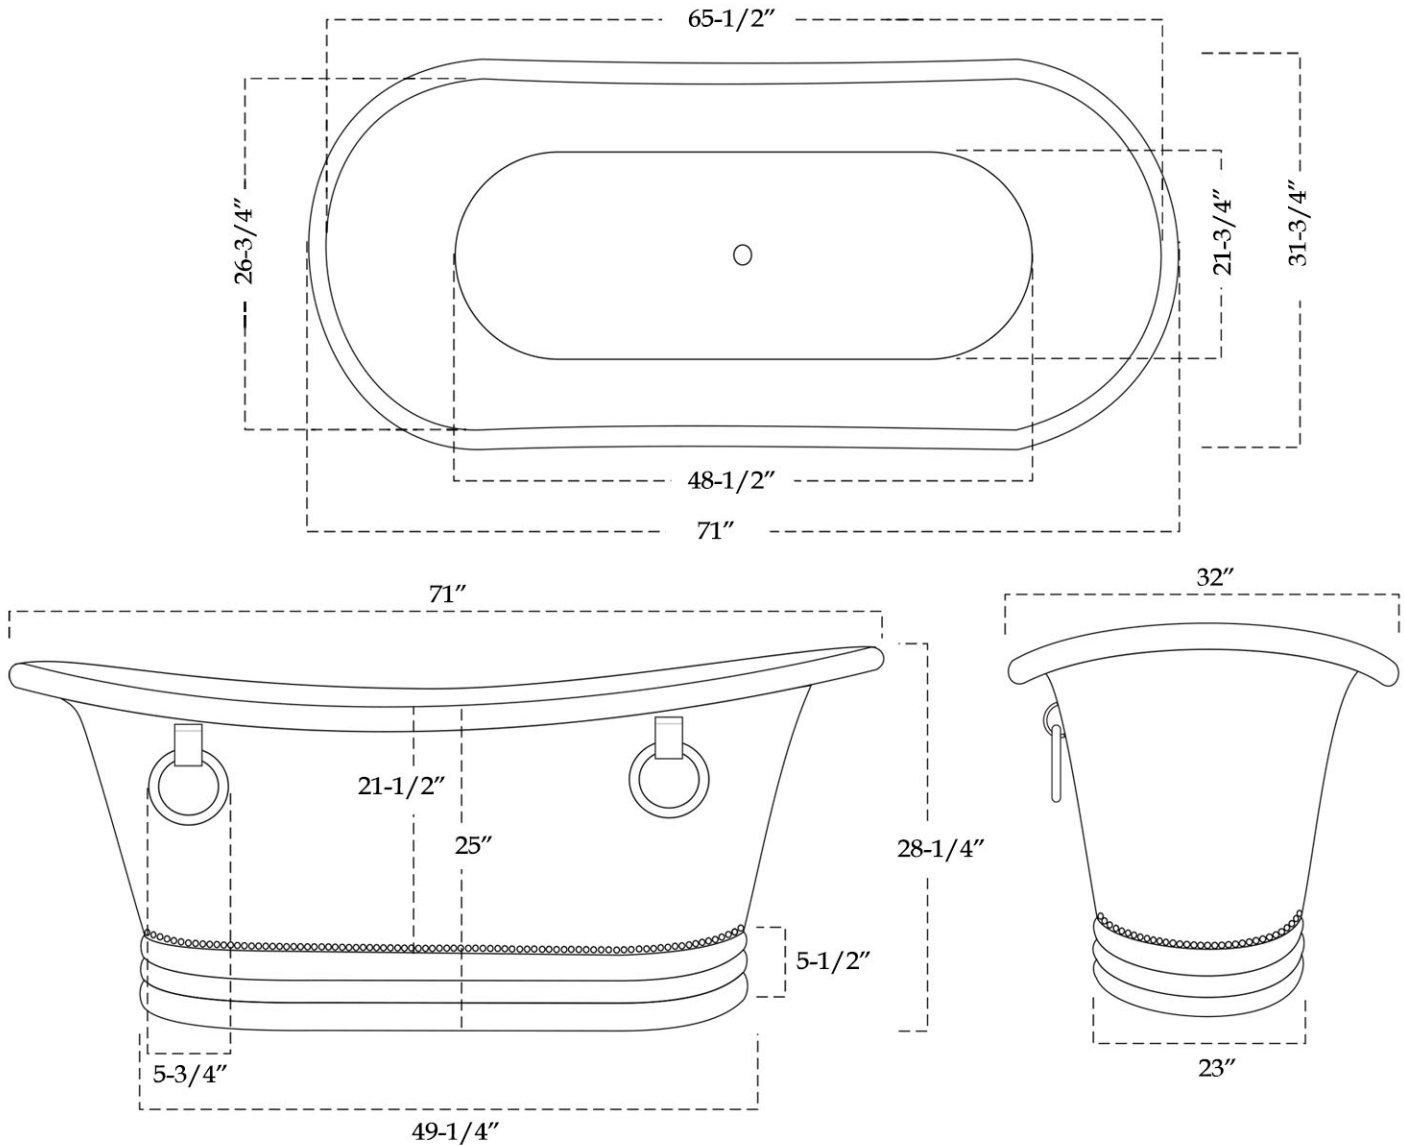

MAIDSTONE

www.MaidstoneSupply.com

Copper Freestanding Double Slipper Bathtub

Part No: 3DS71-0-M-R

Weight (empty): 114 lbs

Contact Maidstone for additional information and specifications. For complete warranty information and a list of dealers visit www.MaidstoneSupply.com. All products and specifications are subject to change without notice. Maidstone is not responsible for typographical and/or dimensional errors. Typographical errors are subject to correction.

Note: Rough-in dimensions may vary +/- 1/2" and are subject to change. No responsibility is assumed by Maidstone.