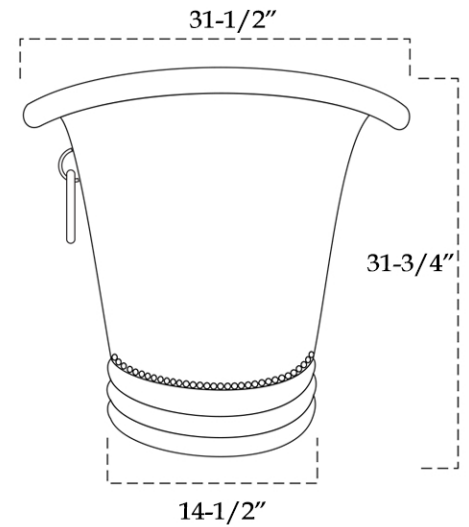

MAIDSTONE

www.MaidstoneSupply.com

Copper Freestanding Double Slipper Bathtub

Part No: 3DS66-0-M-R

Contact Maidstone for additional information and specifications. For complete warranty information and a list of dealers visit www.MaidstoneSupply.com. All products and specifications are subject to change without notice. Maidstone is not responsible for typographical and/or dimensional errors. Typographical errors are subject to correction.

Note: Rough-in dimensions may vary +/- 1/2" and are subject to change. No responsibility is assumed by Maidstone.