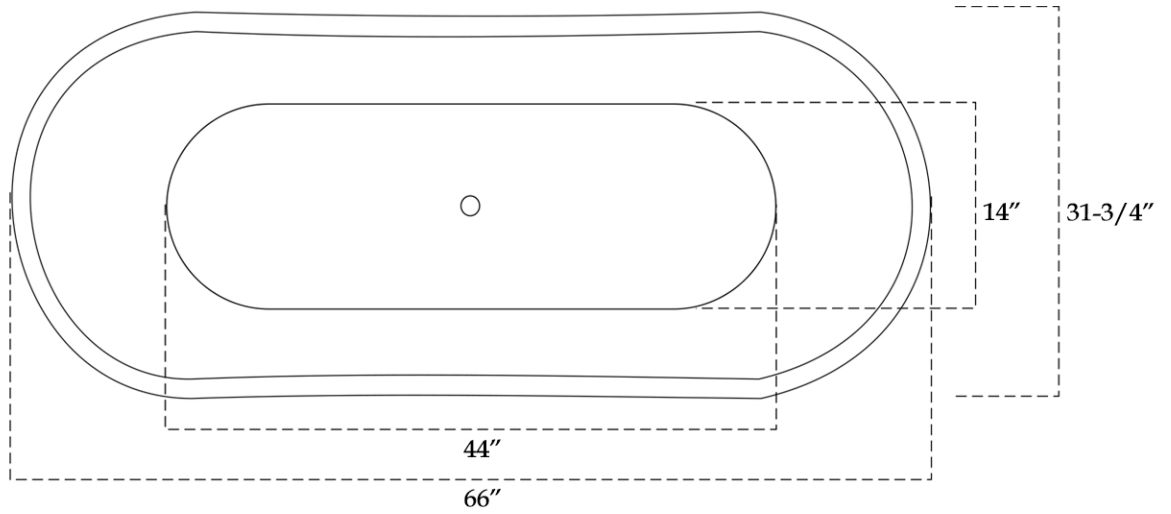

MAIDSTONE

www.MaidstoneSupply.com

Copper Freestanding Double Slipper Bathtub

Part No: 3DS66-0-M-R

Contact Maidstone for additional information and specifications. For complete warranty information and a list of dealers visit www.MaidstoneSupply.com. All products and specifications are subject to change without notice. Maidstone is not responsible for typographical and/or dimensional errors. Typographical errors are subject to correction.

Note: Rough-in dimensions may vary +/- 1/2" and are subject to change. No responsibility is assumed by Maidstone.