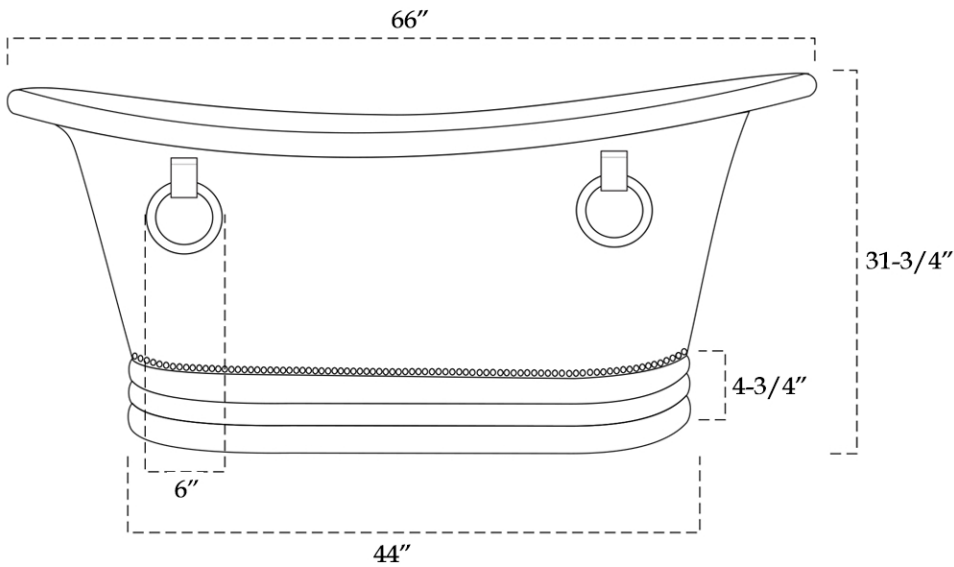

MAIDSTONE

www.MaidstoneSupply.com

Copper Freestanding Double Slipper Bathtub

Part No: 3DS66-0-M-R

Contact Maidstone for additional information and specifications. For complete warranty information and a list of dealers visit www.MaidstoneSupply.com. All products and specifications are subject to change without notice. Maidstone is not responsible for typographical and/or dimensional errors. Typographical errors are subject to correction.

Note: Rough-in dimensions may vary +/- 1/2" and are subject to change. No responsibility is assumed by Maidstone.