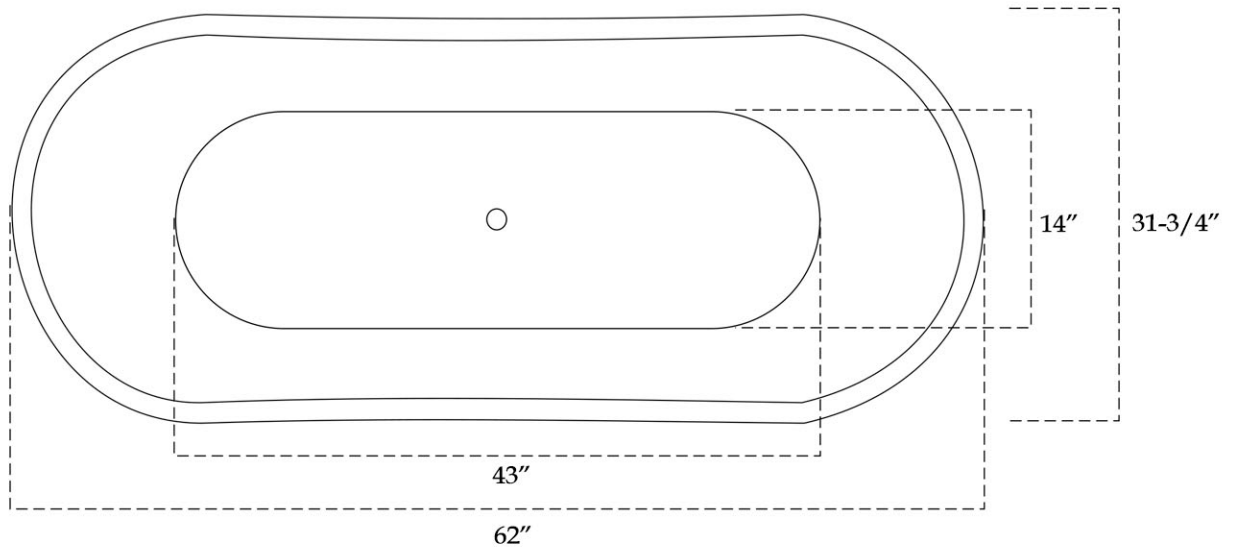

MAIDSTONE

www.MaidstoneSupply.com

Copper Freestanding Double Slipper Bathtub

Part No: 3DS62-0-MS-R

Contact Maidstone for additional information and specifications. For complete warranty information and a list of dealers visit [www.MaidstoneSupply.com](http://www.MaidstoneSupply.com). All products and specifications are subject to change without notice. Maidstone is not responsible for typographical and/or dimensional errors. Typographical errors are subject to correction.

Note: Rough-in dimensions may vary +/- 1/2" and are subject to change. No responsibility is assumed by Maidstone.