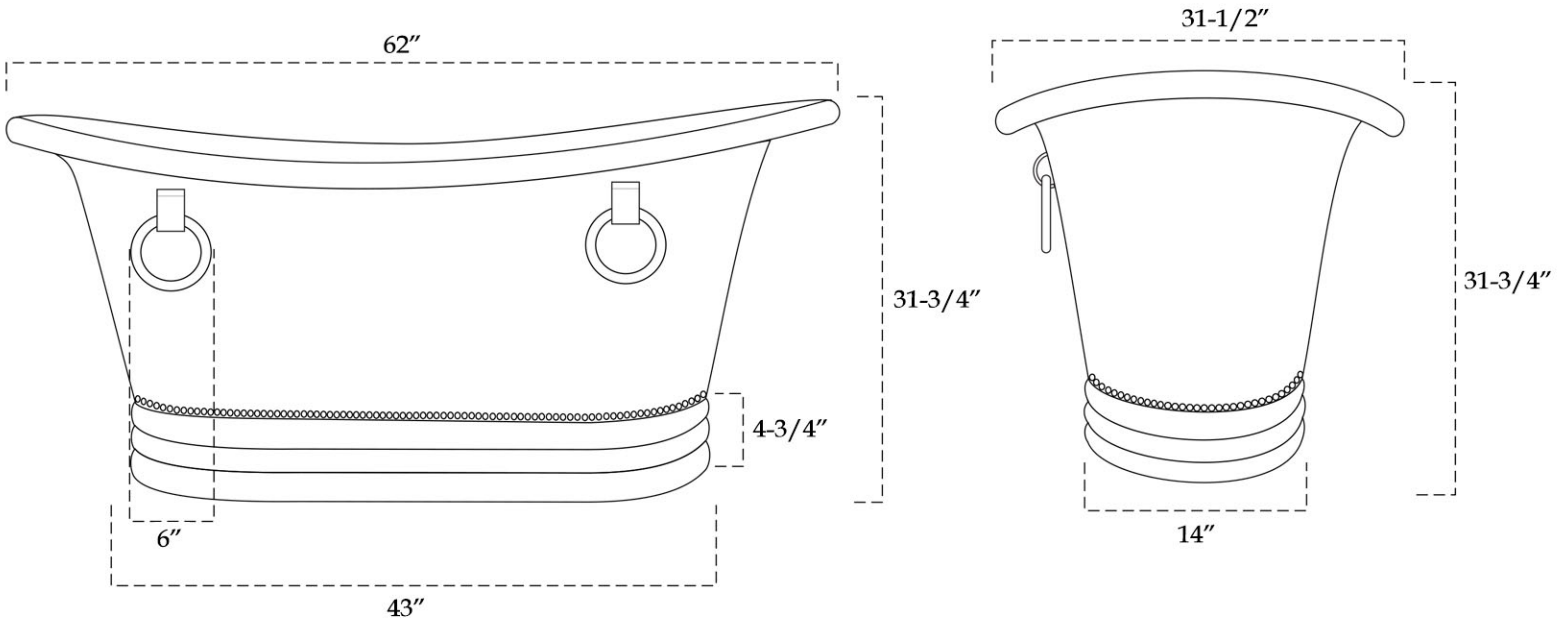

MAIDSTONE

www.MaidstoneSupply.com

Copper Freestanding Double Slipper Bathtub

Part No: 3DS62-0-MS-R

Contact Maidstone for additional information and specifications. For complete warranty information and a list of dealers visit [www.MaidstoneSupply.com](http://www.MaidstoneSupply.com). All products and specifications are subject to change without notice. Maidstone is not responsible for typographical and/or dimensional errors. Typographical errors are subject to correction.

Note: Rough-in dimensions may vary +/- 1/2" and are subject to change. No responsibility is assumed by Maidstone.