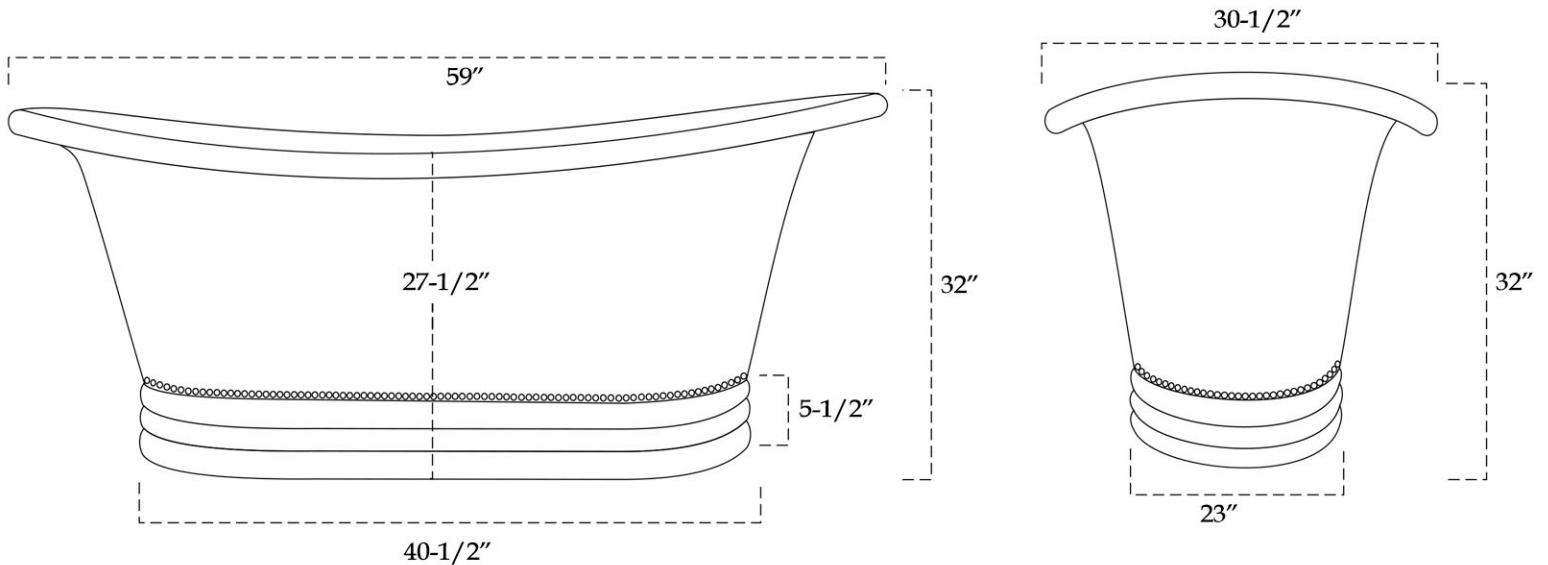

MAIDSTONE

www.MaidstoneSupply.com

Copper Freestanding Double Slipper Bathtub

Part No: 3DS58-0-M

Weight (empty): 90 lbs

Contact Maidstone for additional information and specifications. For complete warranty information and a list of dealers visit www.MaidstoneSupply.com. All products and specifications are subject to change without notice. Maidstone is not responsible for typographical and/or dimensional errors. Typographical errors are subject to correction.

Note: Rough-in dimensions may vary +/- 1/2" and are subject to change. No responsibility is assumed by Maidstone.