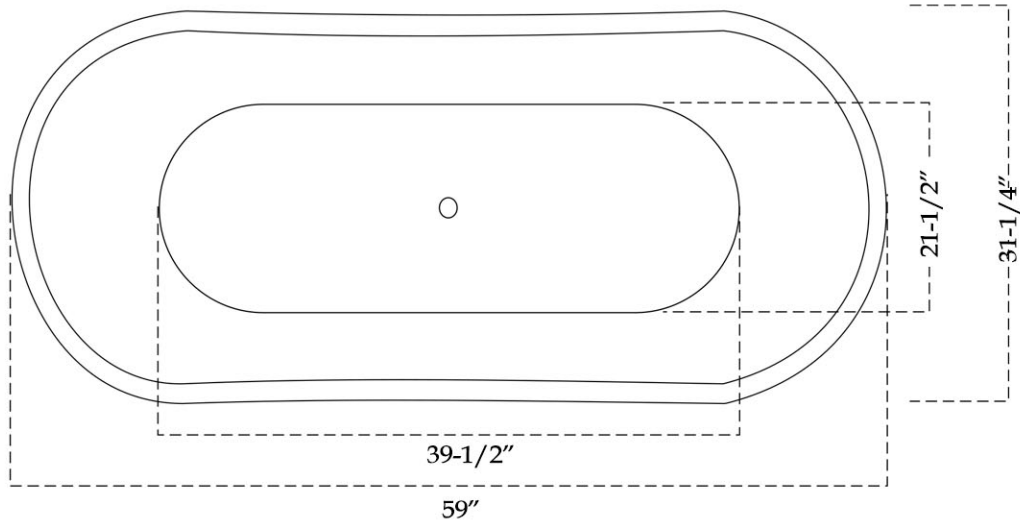

MAIDSTONE

www.MaidstoneSupply.com

Copper Freestanding Double Slipper Bathtub

Part No: 3DS58-0-M

Weight (empty): 90 lbs

Contact Maidstone for additional information and specifications. For complete warranty information and a list of dealers visit www.MaidstoneSupply.com. All products and specifications are subject to change without notice. Maidstone is not responsible for typographical and/or dimensional errors. Typographical errors are subject to correction.

Note: Rough-in dimensions may vary +/- 1/2" and are subject to change. No responsibility is assumed by Maidstone.