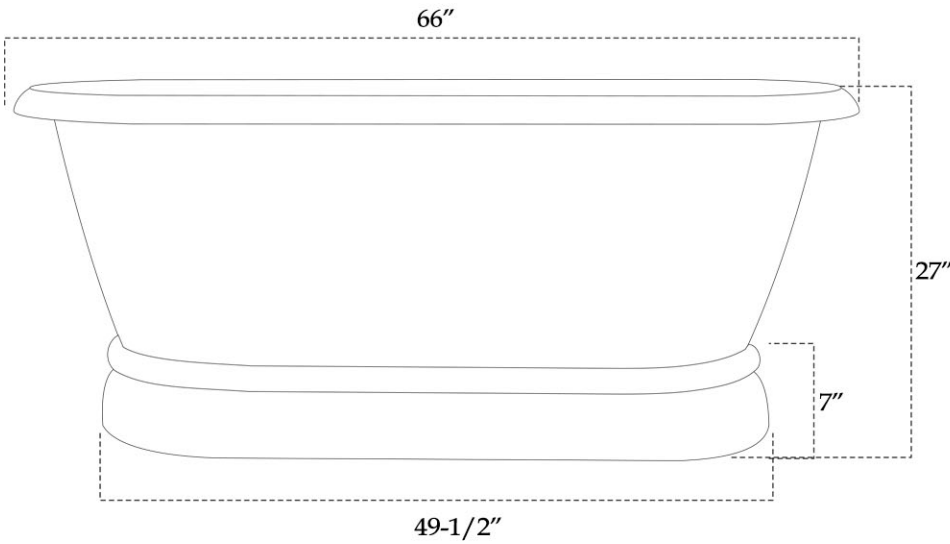

# MAIDSTONE

[www.MaidstoneSupply.com](http://www.MaidstoneSupply.com)

Copper Freestanding Double Ended Bathtub

Part No: 3DE66-0-M

Weight (empty): 98 lbs

Contact Maidstone for additional information and specifications. For complete warranty information and a list of dealers visit [www.MaidstoneSupply.com](http://www.MaidstoneSupply.com). All products and specifications are subject to change without notice. Maidstone is not responsible for typographical and/or dimensional errors. Typographical errors are subject to correction.

Note: Rough-in dimensions may vary +/- 1/2" and are subject to change. No responsibility is assumed by Maidstone.