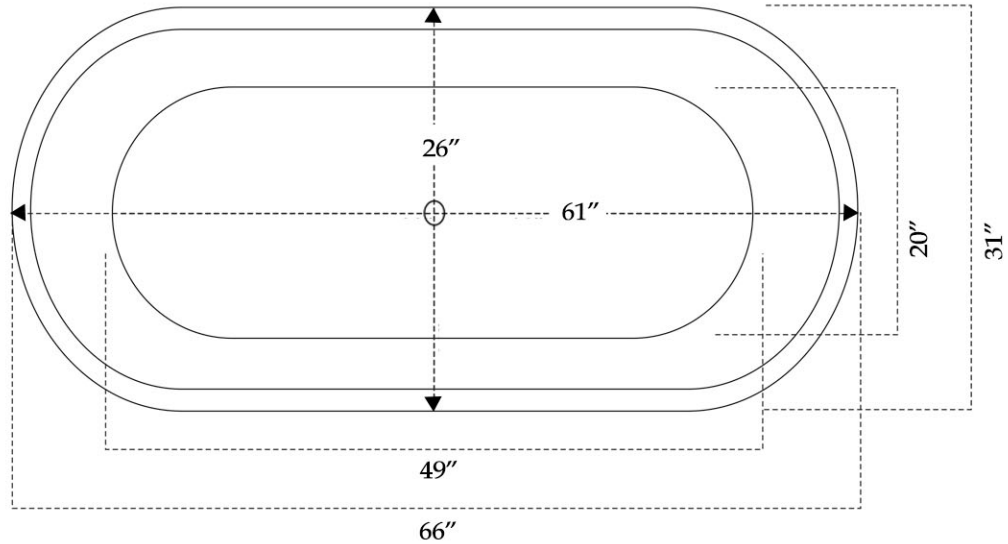

# MAIDSTONE

[www.MaidstoneSupply.com](http://www.MaidstoneSupply.com)

Copper Freestanding Double Ended Bathtub

Part No: 3DE66-0-M

Weight (empty): 98 lbs

Contact Maidstone for additional information and specifications. For complete warranty information and a list of dealers visit [www.MaidstoneSupply.com](http://www.MaidstoneSupply.com). All products and specifications are subject to change without notice. Maidstone is not responsible for typographical and/or dimensional errors. Typographical errors are subject to correction.

Note: Rough-in dimensions may vary +/- 1/2" and are subject to change. No responsibility is assumed by Maidstone.