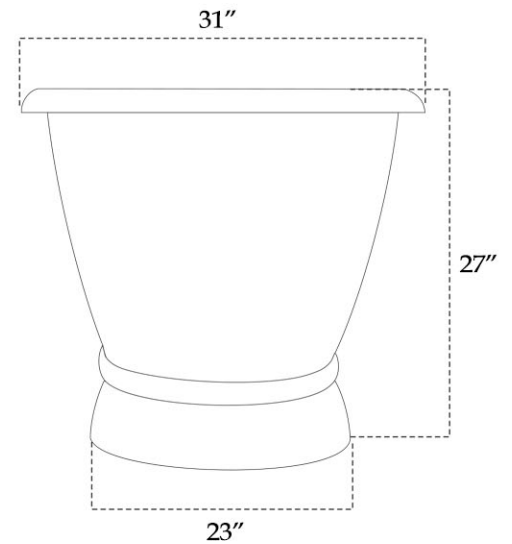

# MAIDSTONE

[www.MaidstoneSupply.com](http://www.MaidstoneSupply.com)

Copper Freestanding Double Ended Bathtub

Part No: 3DE66-0-M

Weight (empty): 98 lbs

Contact Maidstone for additional information and specifications. For complete warranty information and a list of dealers visit [www.MaidstoneSupply.com](http://www.MaidstoneSupply.com). All products and specifications are subject to change without notice. Maidstone is not responsible for typographical and/or dimensional errors. Typographical errors are subject to correction.

Note: Rough-in dimensions may vary +/- 1/2" and are subject to change. No responsibility is assumed by Maidstone.