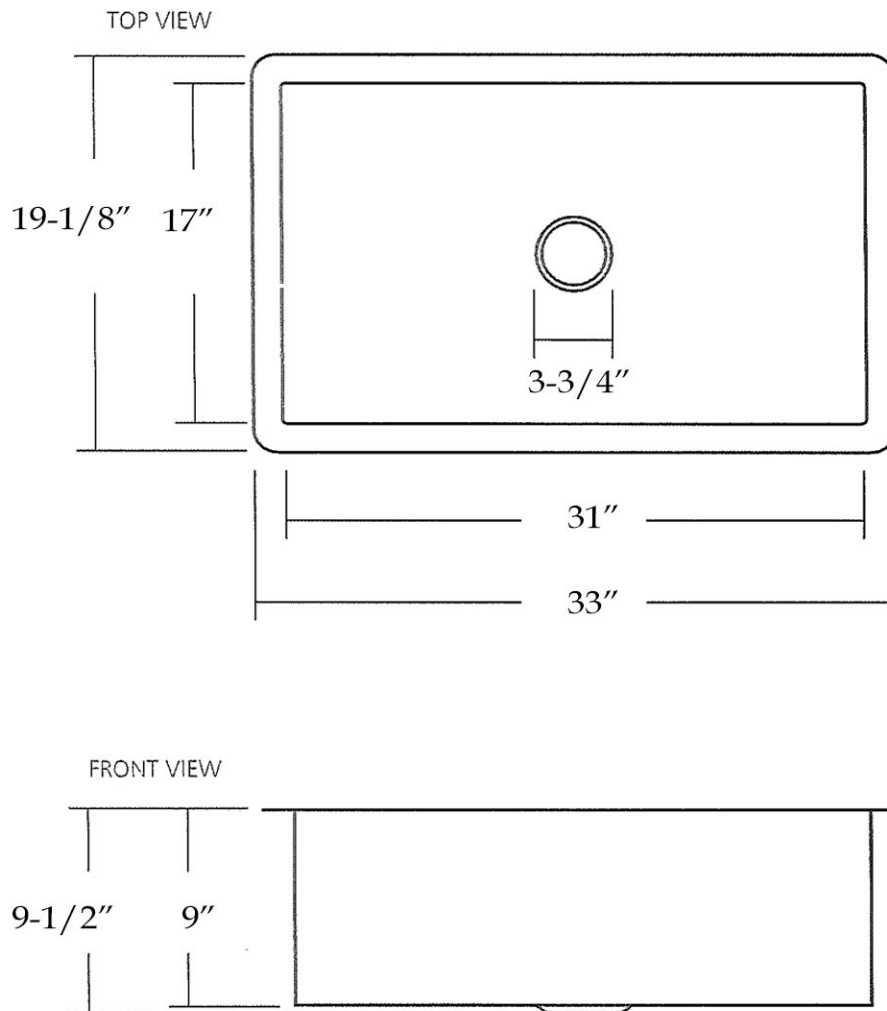

MAIDSTONE

www.MaidstoneSupply.com

Copper Drop In Sink

Part No: 335D

Contact Maidstone for additional information and specifications. For complete warranty information and a list of dealers visit www.MaidstoneSupply.com. All products and specifications are subject to change without notice. Maidstone is not responsible for typographical and/or dimensional errors. Typographical errors are subject to correction.

Note: Rough-in dimensions may vary +/- 1/2" and are subject to change. No responsibility is assumed by Maidstone.