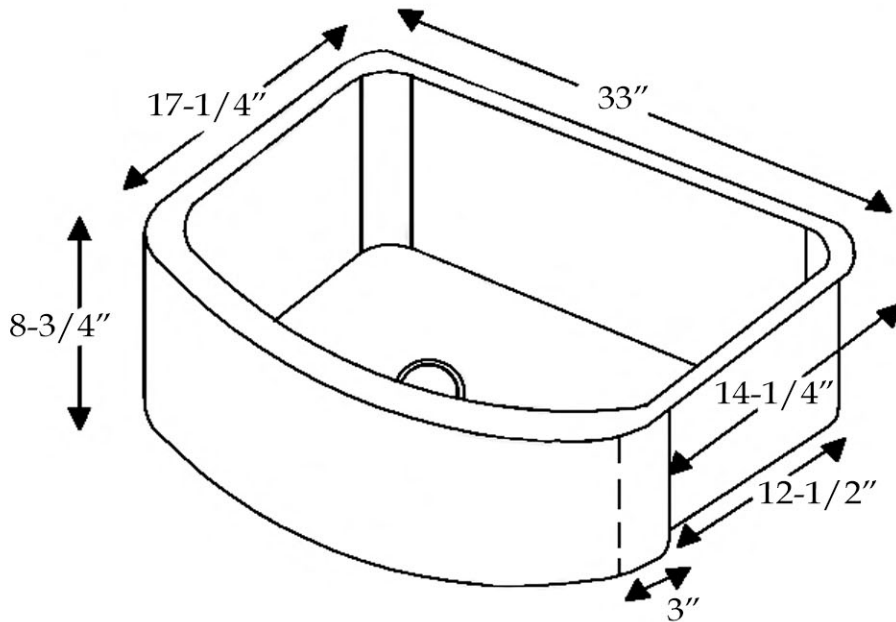

MAIDSTONE

www.MaidstoneSupply.com

Single Bowl Kitchen Sink

Part No: 333R

Contact Maidstone for additional information and specifications. For complete warranty information and a list of dealers visit www.MaidstoneSupply.com. All products and specifications are subject to change without notice. Maidstone is not responsible for typographical and/or dimensional errors. Typographical errors are subject to correction.

Note: Rough-in dimensions may vary +/- 1/2" and are subject to change. No responsibility is assumed by Maidstone.