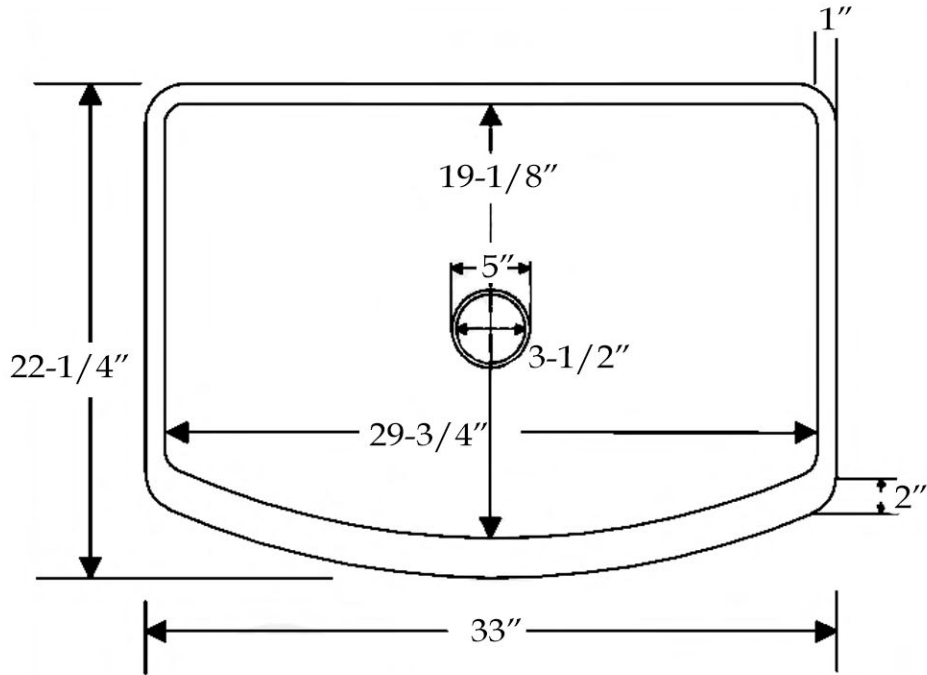

MAIDSTONE

www.MaidstoneSupply.com

Single Bowl Kitchen Sink

Part No: 333R

Contact Maidstone for additional information and specifications. For complete warranty information and a list of dealers visit www.MaidstoneSupply.com. All products and specifications are subject to change without notice. Maidstone is not responsible for typographical and/or dimensional errors. Typographical errors are subject to correction.

Note: Rough-in dimensions may vary +/- 1/2" and are subject to change. No responsibility is assumed by Maidstone.