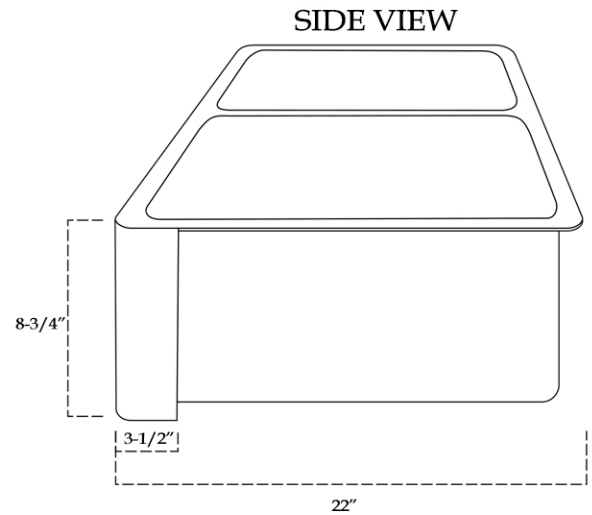

MAIDSTONE

www.MaidstoneSupply.com

Copper Double Bowl Apron Farmhouse Sink

Part No: 333D

Contact Maidstone for additional information and specifications. For complete warranty information and a list of dealers visit www.MaidstoneSupply.com. All products and specifications are subject to change without notice. Maidstone is not responsible for typographical and/or dimensional errors. Typographical errors are subject to correction.

Note: Rough-in dimensions may vary +/- 1/2" and are subject to change. No responsibility is assumed by Maidstone.