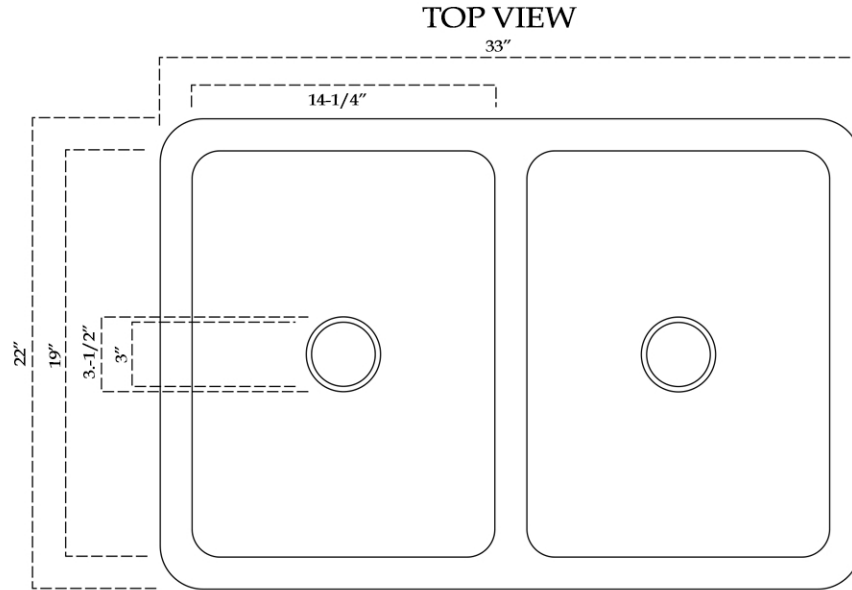

MAIDSTONE

www.MaidstoneSupply.com

Copper Double Bowl Apron Farmhouse Sink

Part No: 333D

Contact Maidstone for additional information and specifications. For complete warranty information and a list of dealers visit www.MaidstoneSupply.com. All products and specifications are subject to change without notice. Maidstone is not responsible for typographical and/or dimensional errors. Typographical errors are subject to correction.

Note: Rough-in dimensions may vary +/- 1/2" and are subject to change. No responsibility is assumed by Maidstone.