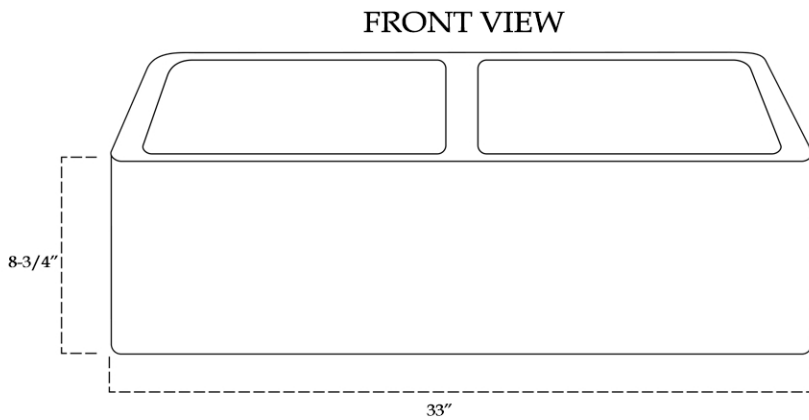

MAIDSTONE

www.MaidstoneSupply.com

Copper Double Bowl Apron Farmhouse Sink

Part No: 333D

Contact Maidstone for additional information and specifications. For complete warranty information and a list of dealers visit www.MaidstoneSupply.com. All products and specifications are subject to change without notice. Maidstone is not responsible for typographical and/or dimensional errors. Typographical errors are subject to correction.

Note: Rough-in dimensions may vary +/- 1/2" and are subject to change. No responsibility is assumed by Maidstone.