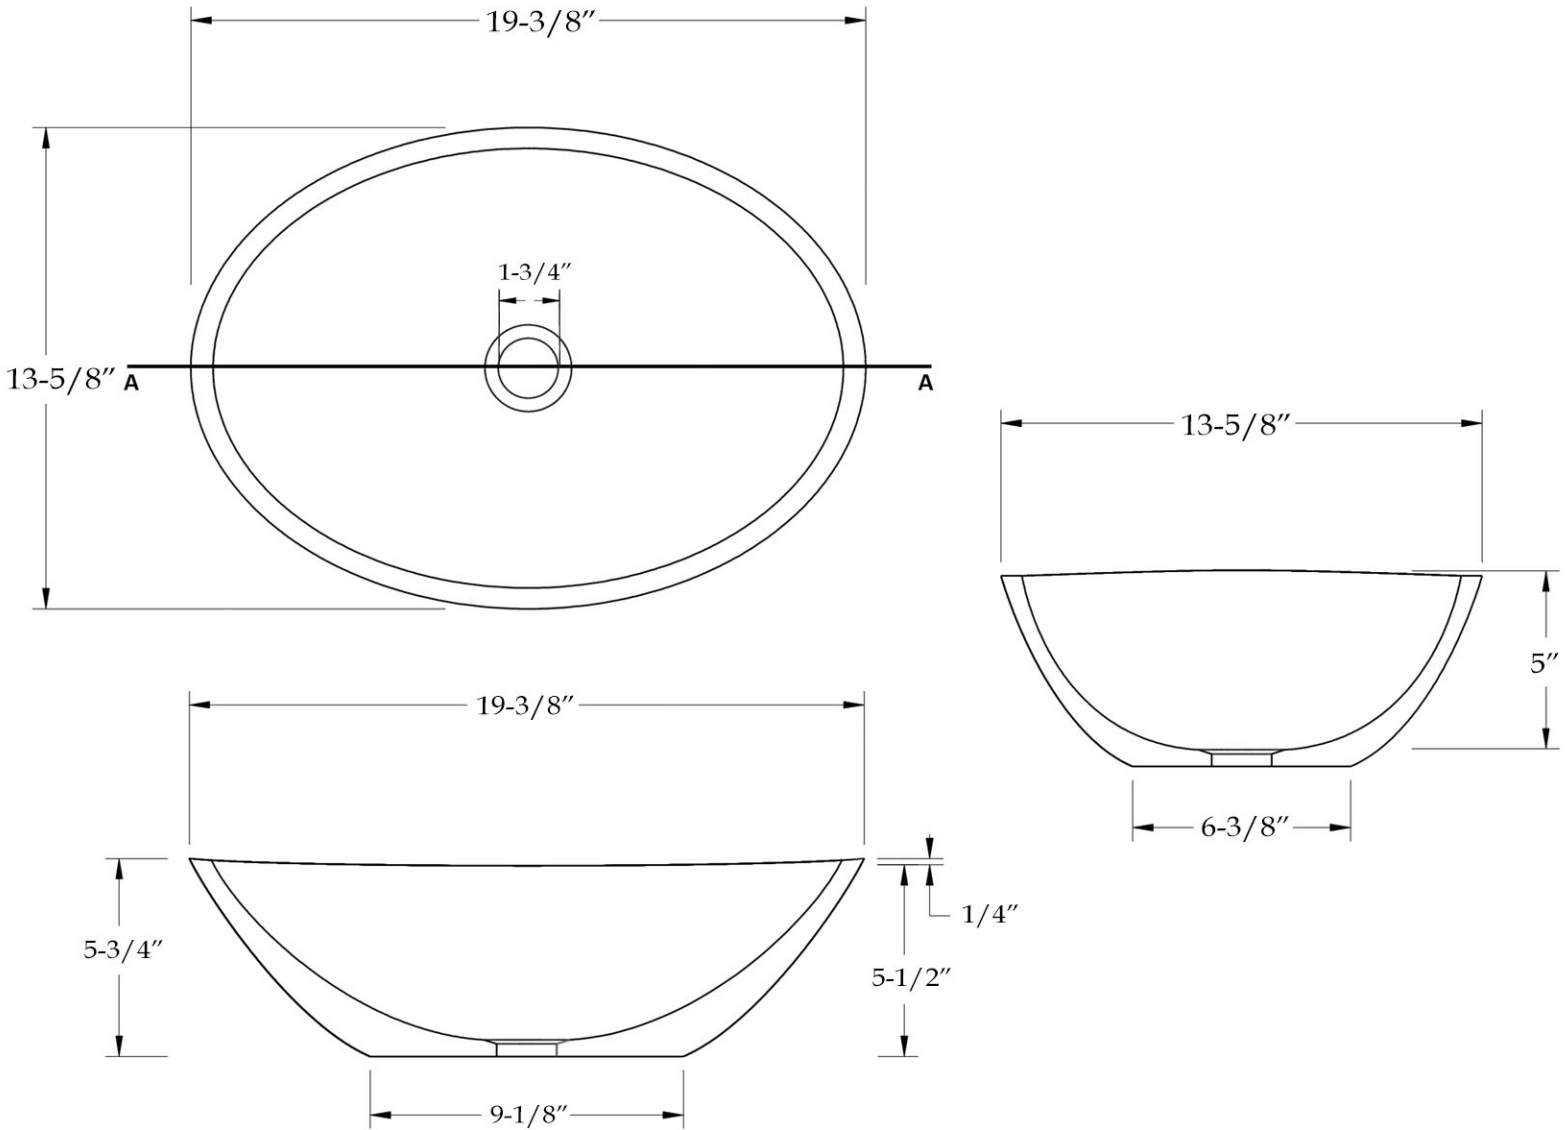

MAIDSTONE

www.MaidstoneSupply.com

Contemporary Sink

Part No: 332-SINK

Contact Maidstone for additional information and specifications. For complete warranty information and a list of dealers visit www.MaidstoneSupply.com. All products and specifications are subject to change without notice. Maidstone is not responsible for typographical and/or dimensional errors. Typographical errors are subject to correction.

Note: Rough-in dimensions may vary $\pm 1/2''$ and are subject to change. No responsibility is assumed by Maidstone.