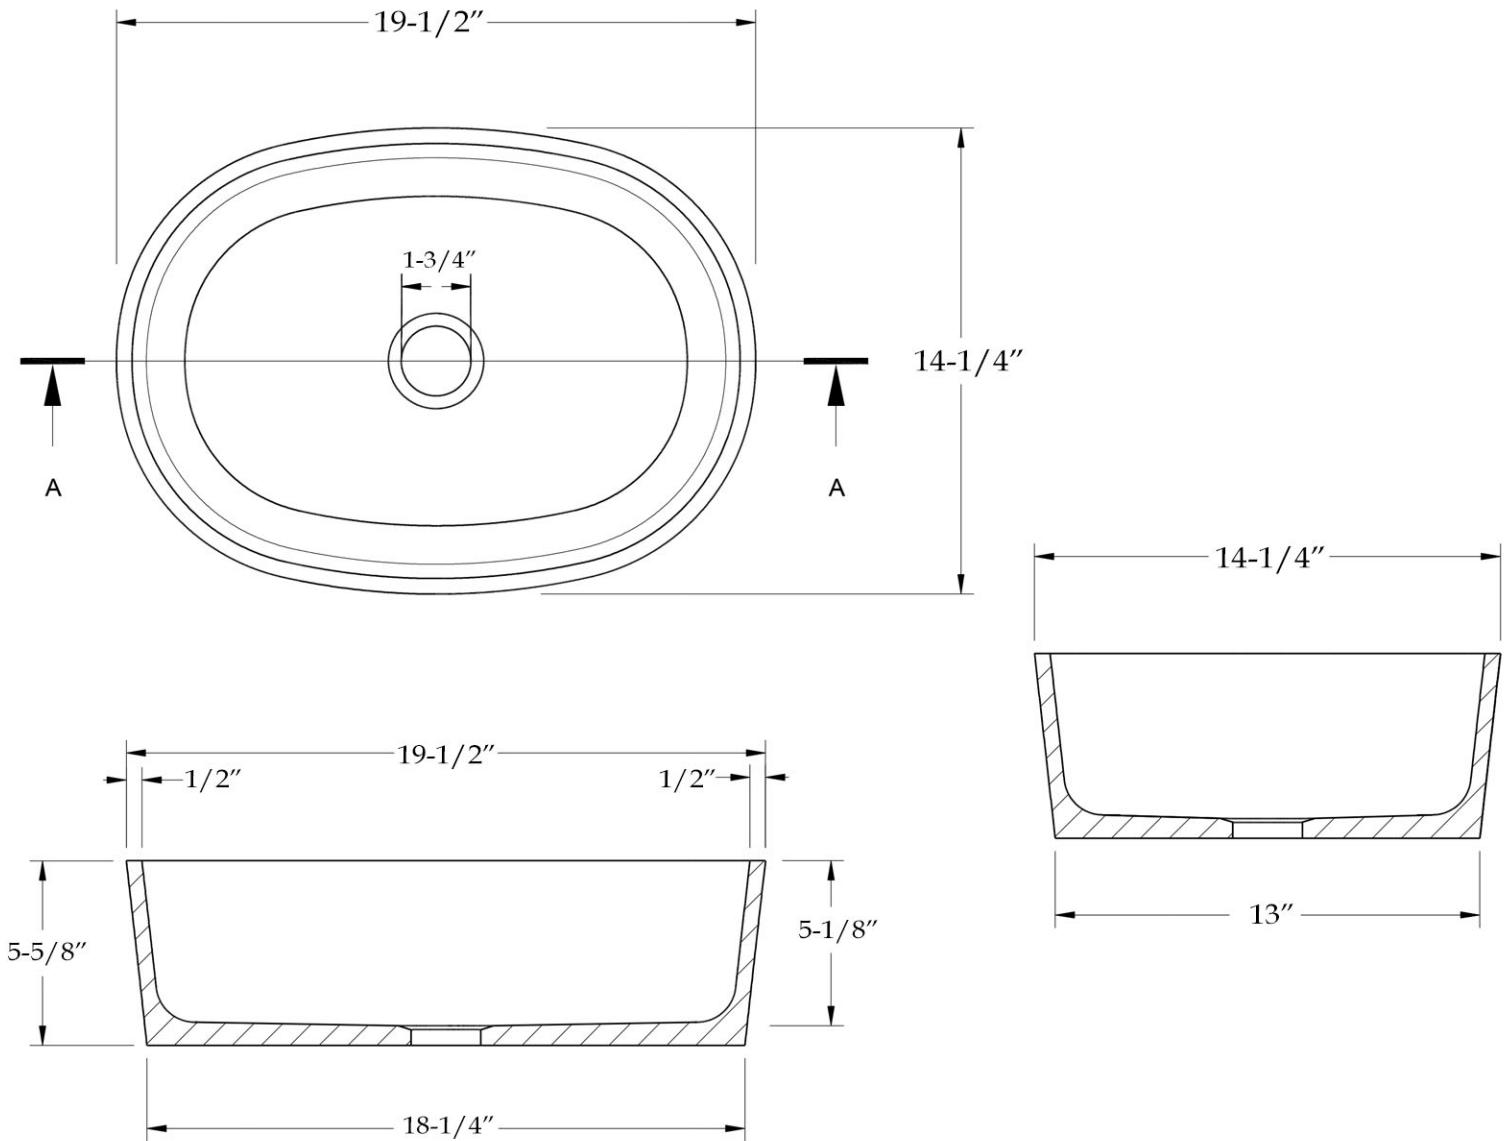

MAIDSTONE

www.MaidstoneSupply.com

Contemporary Sink

Part No: 331-SINK

Contact Maidstone for additional information and specifications. For complete warranty information and a list of dealers visit www.MaidstoneSupply.com. All products and specifications are subject to change without notice. Maidstone is not responsible for typographical and/or dimensional errors. Typographical errors are subject to correction.

Note: Rough-in dimensions may vary $\pm 1/2''$ and are subject to change. No responsibility is assumed by Maidstone.