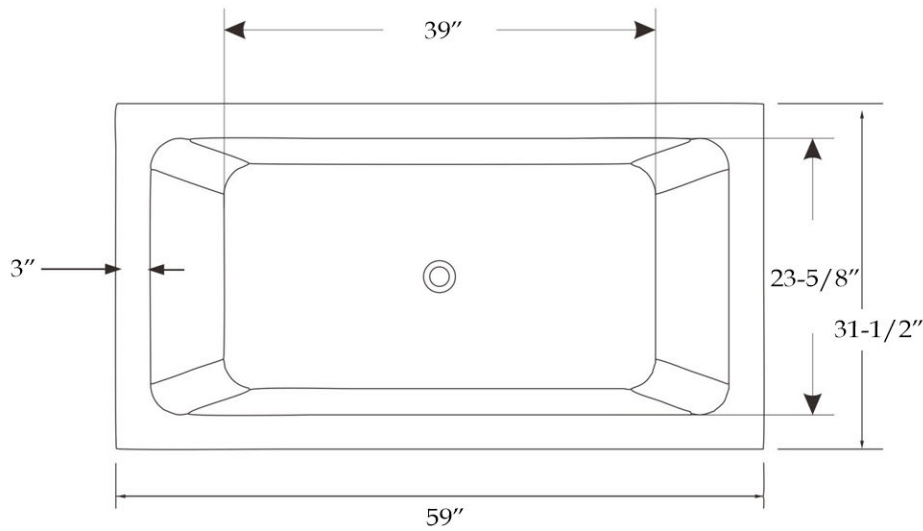

MAIDSTONE

www.MaidstoneSupply.com

Acrylic Contemporary Tub

Part No: 22024

Contact Maidstone for additional information and specifications. For complete warranty information and a list of dealers visit www.MaidstoneSupply.com. All products and specifications are subject to change without notice. Maidstone is not responsible for typographical and/or dimensional errors. Typographical errors are subject to correction.

Note: Rough-in dimensions may vary +/- 1/2" and are subject to change. No responsibility is assumed by Maidstone.