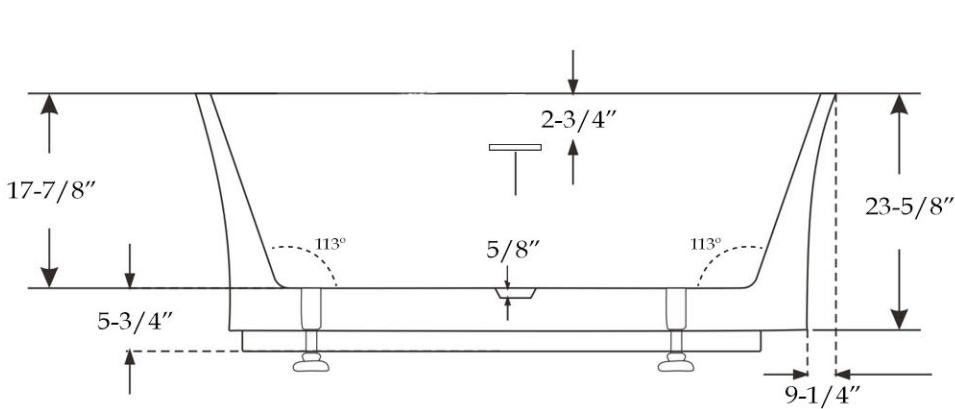

MAIDSTONE

www.MaidstoneSupply.com

Acrylic Contemporary Tub

Part No: 22024

Contact Maidstone for additional information and specifications. For complete warranty information and a list of dealers visit www.MaidstoneSupply.com. All products and specifications are subject to change without notice. Maidstone is not responsible for typographical and/or dimensional errors. Typographical errors are subject to correction.

Note: Rough-in dimensions may vary +/- 1/2" and are subject to change. No responsibility is assumed by Maidstone.