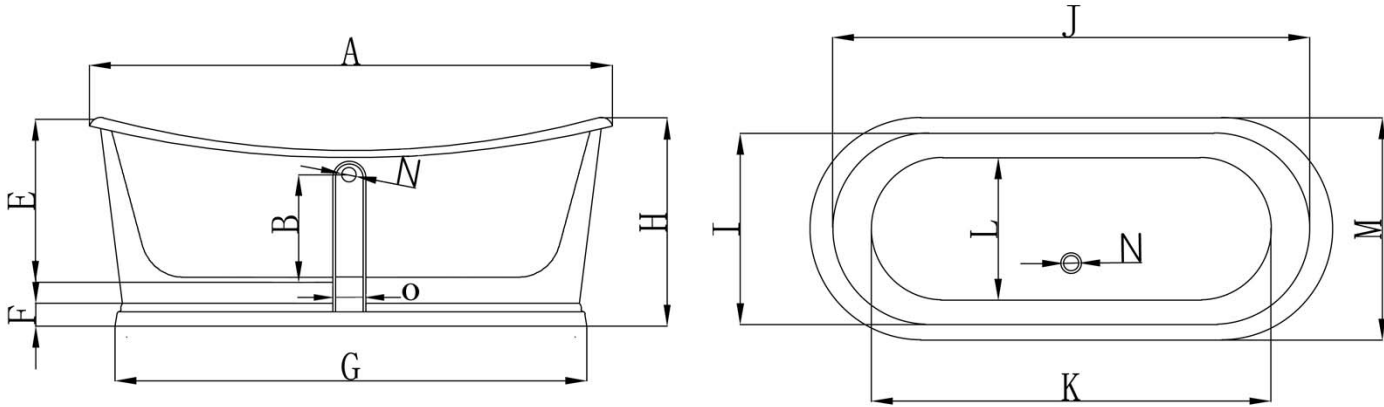

MAIDSTONE

www.MaidstoneSupply.com

Skirted Tub

Part No:2201RI

TECHNICAL INFORMATION

DIMENSIONS (INCHES)

	A	B	C	D	E	F	G	H	I	J	K	L	M	N	O
59	59	15	-	-	21³/₅	2	52	26	18	52⁴/₅	43¹/₃	18	29¹/₂	2	4
72	72	15	-	-	21³/₅	2	56	28⁴/₅	26⁴/₅	65⁴/₅	50²/₅	19	30³/₅	2	4

	59	72
EMPTY (LB)	385	550
FILLED (LB)	759	1122
CAPACITY (GAL)	45	69
WATER DEPTH (IN)	15	15

Approximate Measurements

Contact Maidstone for additional information and specifications. For complete warranty information and a list of dealers visit www.MaidstoneSupply.com. All products and specifications are subject to change without notice. Maidstone is not responsible for typographical and/or dimensional errors. Typographical errors are subject to correction.

Note: Rough-in dimensions may vary +/- 1/2" and are subject to change. No responsibility is assumed by Maidstone.