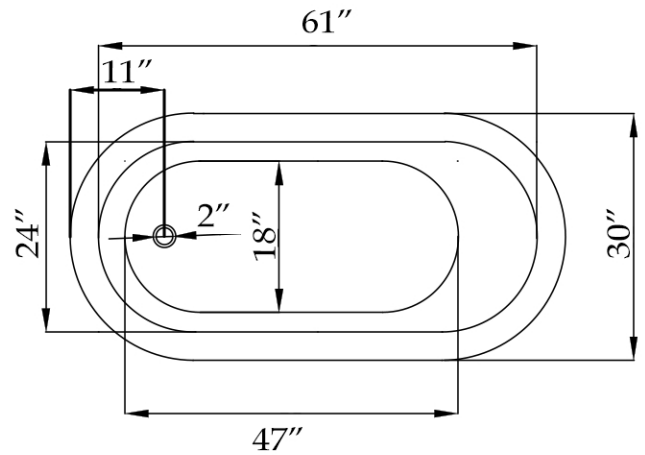

MAIDSTONE

www.MaidstoneSupply.com

Steel Skirted Tub

Part No:2201DV-67

Volume: 58 gal Weight: 433 lbs Water Depth: 15"

Contact Maidstone for additional information and specifications. For complete warranty information and a list of dealers visit www.MaidstoneSupply.com. All products and specifications are subject to change without notice. Maidstone is not responsible for typographical and/or dimensional errors. Typographical errors are subject to correction.

Note: Rough-in dimensions may vary +/- 1/2" and are subject to change. No responsibility is assumed by Maidstone.