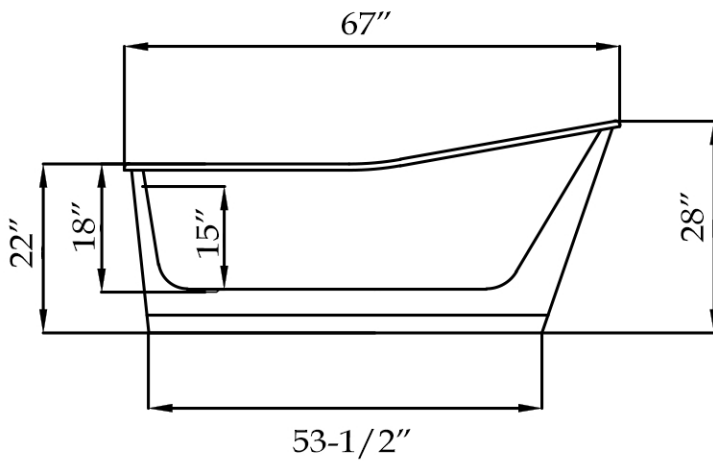

MAIDSTONE

www.MaidstoneSupply.com

Steel Skirted Tub

Part No:2201DV-67

Volume: 58 gal Weight: 433 lbs Water Depth: 15"

Contact Maidstone for additional information and specifications. For complete warranty information and a list of dealers visit www.MaidstoneSupply.com. All products and specifications are subject to change without notice. Maidstone is not responsible for typographical and/or dimensional errors. Typographical errors are subject to correction.

Note: Rough-in dimensions may vary +/- 1/2" and are subject to change. No responsibility is assumed by Maidstone.